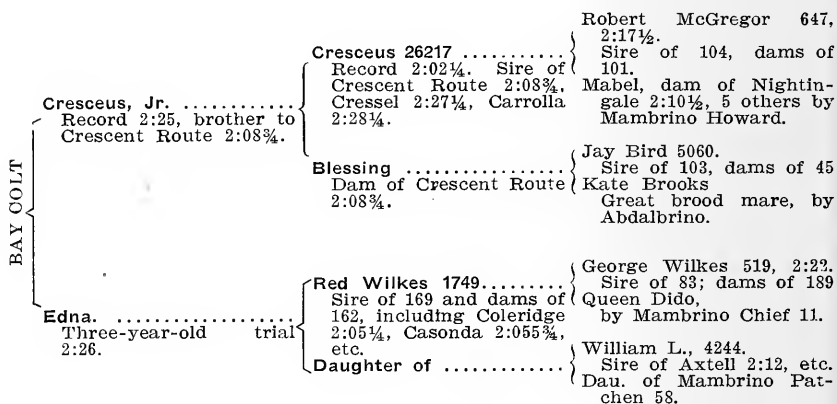

The Kentucky Sales Company

- 4 dam Maori.....by Imp. Australian.
- 5 dam.....by Lexington.
- 6 dam.....by Glencoe.

Cresceus, Jr., 2:25, son of Cresceus 2:02¼, is a full brother to Crescent Route 2:08¾. His second dam, Kate Brooks, produced Larabie the Great 2:12¾ (sire of 6), Bertie Girl 2:18¼ and Hattie May 2:20.

OWNER'S STATEMENT.

Pearla M. was a fast mare naturally. This colt is a natural pacer and a better gaited one never lived. He is sound in every way and broken to harness.

No. 188

Bay Colt

Trotter; foaled 1904; bred and consigned by J. J. McDonald, Cuthbert, Ga.

Cresceus, Jr., 2:25, son of Cresceus 2:02¼, is a full brother to Crescent Route 2:08¾. His second dam, Kate Brooks, produced Larabie the Great 2:12¾ (sire of 6), Bertie Girl 2:18¼ and Hattie May 2:20.

OWNER'S STATEMENT.

This is a large sound colt; his dam is a trotter and being raced at present. She produced one that sold for $800 at 2 years old, and this colt will show for himself on day of sale.