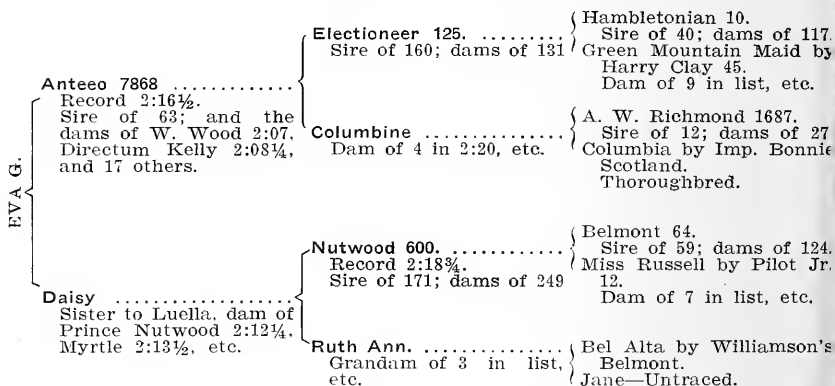

Marks; Small white spot in forehead (F. W. H. Saddlemark), No. 122

Anteoo 7868, record 2:16½, sire of 53 in list, including Antezella 2:10½, Anglina 2:11¾, Farris 2:12¼, Myrtle 2:13½, and Eoline (3) 2:14¾, and the dams of 19, including W. Wood 2:07, Directum Kelly 2:08¼, Grey Gem 2:09½, etc. His dam, Columbine, also produced Coral 2:18½, J. C. Simpson 2:18½, Antevolo 2:19½, 5 sires and 1 producing daughter.