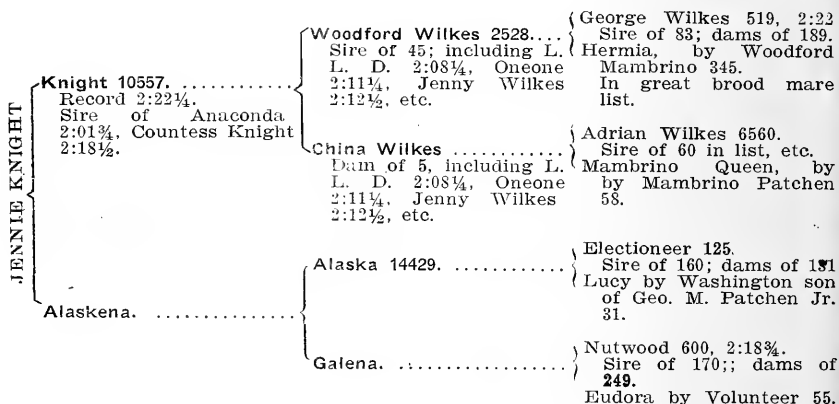

The Kentucky Sales Company

than 2:10. Sire of dams of 92, including The Abbot 2:03¼, Shadow Chimes 2:05, Council Chimes 2:07½, The Monk 2:05¾, Cheery Lass 2:06¾, Dandy Chimes, 2:07½, King Direct 2:05½, Jersey Mac. 2:09¾, and Ed. Easton 2:09¾.

OWNER'S STATEMENT.

Bred in 1905 to Tregantle, trial 2:09¾; last service May 27.

No. 257

Jennie Knight

Chestnut mare, trotter, foaled 1898, consigned by J. B. Haggin, Lexington, Ky.

Marks: Left hind leg white, half way to Lock, chestnut spots on coronet and pastern. No. 40.

4th dam.....by American Star 14.

OWNER'S STATEMENT.

Bred in 1905 to Sanchez 33009, last service June 3.