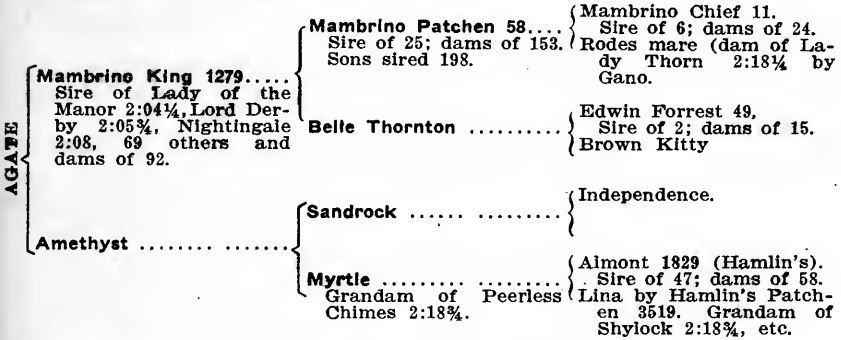

The Kentucky Sales Company

4 dam Dairy Maid.....by Vermont Black Hawk.

Nutwood 600, record 2:18¾, sire of Manager 2:06¾, Lockheart 2:08½, Addie D. 2:10¼, and 168 others in 2:30; and the dams of Eyelet 2:06½, Bellewood A. 2:07½, Arlon 2:07¾, Fred Kohl 2:07¾, Sunland Belle 2:08¼, Alice Carr 2:09¼, Alliewood 2:09¼, Nydia Wilkes 2:09½, Ethel Downs 2:10, etc.

Stinted to Silent Brook 2:16½.

No. 72

Agate

From the Family of The Monk 2:05¾, etc.

Chestnut mare; trotter; foaled 1887; bred by Village Farm, East Aurora, N. Y.; consigned by Groverland Stock Farm, Georgetown, Ky.
Standard Registered Vol. XI.

4 dam Golddust.....by Golddust 150.
Grandam of Henrietta 2:17, Egyptienne 2:18, Glendennis 2:17¼, Justina 2:20, Fulano 2:23½; great grandam of The Monk 2:05¾, Oxford Chimes 2:13½.

5 dam.....by Imp. Glencoe.

Mambrino King 1279, sire of 73, including Lady of the Manor, 2:04¼, Heir-at-Law 2:05¾, Lord Derby 2:05¾, Nightingale 2:08, and 4 others faster than 2:10. Sire of dams of 93, including The Abbot 2:03¼, Shadow Chimes 2:05, Council Chimes 2:07½, The Monk 2:05¾, Cherry Lass 2:06¾, Dandy Chimes 2:07½, King Direct 2:05½, Jersey Mac 2:09¾, and Ed. Easton 2:09¾.

Amethyst was out of Myrtle, grandam of Peerless Chimes (4) 2:18¾, sire of Lady Peerless 2:29¼. Her dam, Lina, is the grandam of Shylock 2:18¼, Parkella 2:19¼, La Bel 2:27; and the great-grandam of Midnight Chimes (3) 2:16¼, Palo Alto Chimes 2:17½, Battel 2:21¼, Favora 2:23¼. The mare Golddust is represented in the maternal pedigrees of The Monk 2:05¾, and 26 other trotters and pacers.

Stinted to Silent Brook 2:16½.