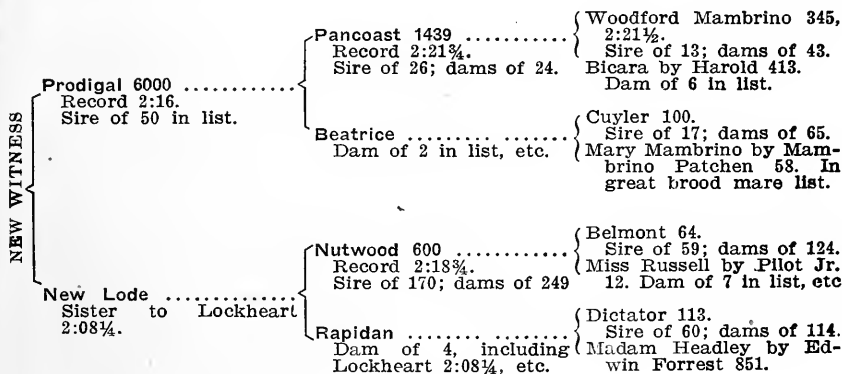

Marks: Inside right hind heel white, left hind pastern and fetlock white, black spots on inside coronet. White spot on right side of nose. No. 176.

4 dam Madam Stanhope.....by Mambrino Chief 11.

Prodigal 6000, record 2:16, sire of 50 in list, including John Nolan (4) 2:08; Dan M., 2:09½; India Silk 2:10¾; Journeyman, 2:11¼; Dr. Spellman 2:11¼; Great Spirit, 2:11¾; Lauretta, 2:12¼; Cuprum (3), 2:12¾; Improvidence, 2:12. Prodigal is a full brother to Patron, 2:14¼ (sire of 46, including Ananias, 2:05; Caspian 2:07¼, and Caracalla, 2:10), and Patronage (sire of Alix, 2:03¾, etc). Beatrice, his dam, is out of Mary Mambrino, dam of Elvira, 2:18½, etc.