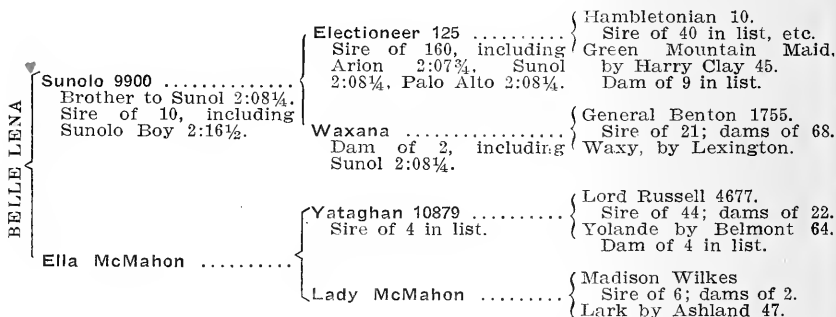

The Kentucky Sales Company

Antonio 2:23, record 2:28¾, sire of Swift 2:07, Ziska 2:15½, Rival 2:17¼, Guilea 2:18¼, Antonina 2:18¼, 17 others. His dam Green Mountain Maid is the dam of 9, in list, including Elaine 2:20, Prospero 2:20, Elista 2:20¾, etc., 4 sires, including Electioneer, sire of 160, etc., to most of which Antonio is a full brother.

OWNER'S STATEMENT.

Bred to Knight 10557, last service May 8.

No. 243

Belle Lena

Trial 2:20½, last quarter :33¼.

Bay mare, trotter, foaled 1893, bred by Milton Hoag, Seneca Falls, New York, consigned by J. B. Haggin, Lexington, Ky.

Marks: Saddle marks and spot on right side, left hind heel white, some white on coronet. No. —

4th dam Lady Loomis.....by C. M. Clay, Jr., (Warren's)
5th dam Lady Byron.....by Geo. M. Patchen 30.

Sunolo, 9900 (full brother to Sunol, 2:08¾.) sire of 10, including Sunolo Boy, 2:16½. His dam, Waxana, also produced Sunol, 2:08¾, and the successful sires Gen. Wellington, 2:30; Woolsey and Warrener.

Yataghan 10879, sire of Ibsen 2:22¼, Yukon 2:26¼, Yagin 2:28¼ and L. Empress 2:29½, by Lord Russell 4677, brother to Maud S., 2:08¾, sire of 44, dams of 22, dam of Yolande, dam of Russellmont 2:12¾, and 3 others in list by Belmont, 64.

OWNER'S STATEMENT.

Bred to Knight 10557, last service April 18, 1905.