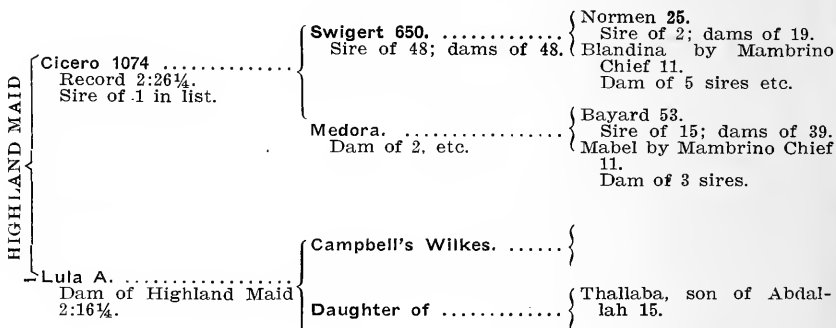

Marks: Gray hairs on face, left hind pastern and back of ankle white inside, with black spot on heel. No. 118.

Cicero 1074, record 2:26¼, sire of Highland Maid 2:16¼. His dam Medora produced Jane R. 2:16¼, Goldsmith Pilot, a sire and was grandam of Puzzle 2:30 and Justine M. 2:26¼.