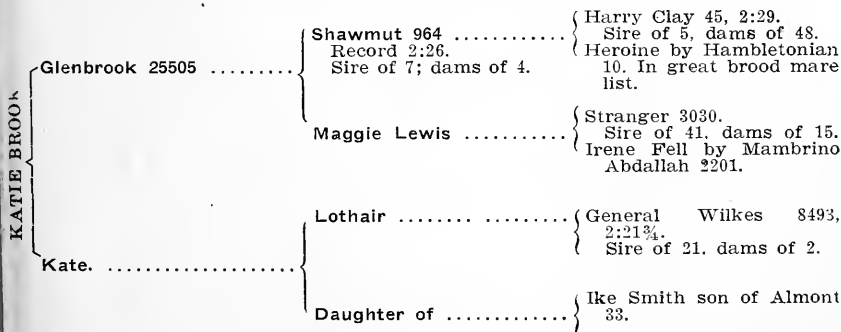

Opponent, dam of Tricking Brook, also produced Monopoly 2:22 1/4, Devil's Daughter 2:23 1/4 and Calcyce 2:29 1/2, dam of Amaze 2:19 1/4. Her dam, Santa Claus, produced Vatican 2:18, Emulation 2:21, Position 2:22 1/4, Aviletta 2:26, Magic Wilkes 2:29 1/4, Sortie, sire of 4, and Montana Beauty, dam of Ontrain 2:21 3/4.

Madrid 1835, sire of 17, including Lady Patchie 2:11, Pelerine 2:14 3/4, Wilkes Patchen 2:15 1/4, La Tosca 2:15 3/4, Spanish Boy 2:16 1/4, etc. Sire of dams of 21, including Aerolite 2:09 1/4, Donnogh 2:10 1/2, Noline 2:15 3/4, Capt. Sampson 2:14, and Maud M. 2:15 3/4, Antonia Wilkes 2:16 3/4 and Warwitch 2:18 1/4. His dam, Mercedes, is out of Minerva, dam of Meander 2:26 1/2 (sire of Pamlico 2:10), Nugget 2:26 3/4 (sire), Egmont (sire), etc.

OWNER'S STATEMENT.

This nice looking filly worked on a pace this spring; went a mile in 2:37 1/2 and a quarter in 35 seconds. Looked like she wanted to trot and shifted her to that gait. With little work has trotted a mile in 2:39 and a quarter in 36 1/2 seconds. She is sound, wears nothing, and from her excellent breeding should go fast.

Consignment from J. M. Brooks, Lexington, Ky.

No. 192

Katie Brook

Black filly; trotter; foaled 1903; bred and consigned by J. M. Brooks, Lexington, Ky.

OWNER'S STATEMENT.

Katie Brook is a good looking filly; just broken to harness.