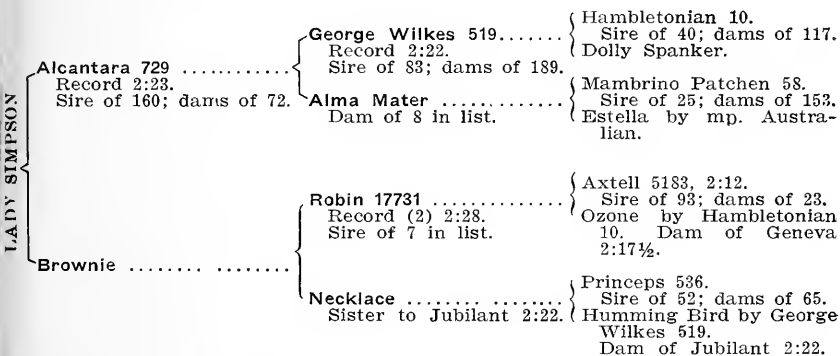

No. 126

Lady Simpson

Trial 2:28 ½.

Bay filly, trotter, foaled 1902; bred by W. T. Simpson, College Hill, O.
Consigned by E. W. Conant, Grove Hill Stock Farm, Loveland,
Ohio.

4 dam Prissia.....by Sentinel 280.
5 dam Mollie Ward.....by Flying Cloud.

Alcantara, 729, record 2:23, sire of 160, including Moth Miller 2:07, Sufreet 2:06 ¼, Oscar L. 2:08 ¼, Raven 2:10, Sir Alcantara 2:05 ¼, Cinch 2:08 ¼, Alar 2:11. Sire of dams of 72, including Heir-at-Law 2:05 ¾, Don Derby 2:0 ½, Beauseant 2:06 ½, Matin Bells 2:06 ½, Charley Hayt 2:06 ¼, Early Reaper 2:09 ¾, Diablo 2:09 ¼, Owhyho 2:09 ½, etc. Alma Mater, his dam, has 8 in 2:30, among them Alcyone, sire of 60.

Robin, 17731, record (2) 2:28, sire of 7, including John W. Patterson 2:12 ¾, Axphal 2:19 ¼, Nelly B. 2:21 ¼, President McKinley 2:21 ¼, etc., by Axtell 5183, 2:12, sire of 93 and dams of 23, out of Ozone (dam of Geneva 2:17 ½,) by Hambletonian, 10, 2 dam Lady Vixen by Magnolia 68.

OWNER'S STATEMENT.

This excellently bred filly has been a mile in 2:28 ½, and will make a very fast trotter.