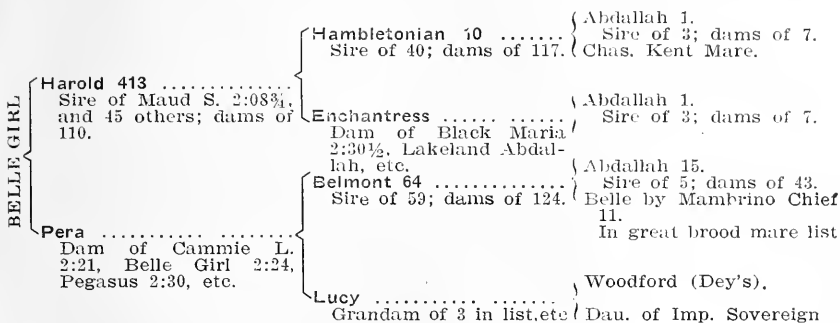

No. 322

Belle Girl

Record 2:24.

Dam of Minute Bell 2:20¼, pacing 2:20½.

Chestnut mare, pacer 15¾ hands, foaled 1882, bred by J. W. S. Dey, Spring Station, Ky., consigned by estate of J. W. S. Dey, Lexington, Ky.

4th dam.....by Old St. Lawrence

Harold 413, sire of 46, including Maud S., 2:08¾. Slumber 2:11¼, and Alturas 2:12½. Sire of dams of 110, including Beuzetta 2:06¾, Ecstatic 2:05¼, and Early Bird 2:10. Enchantress, his dam, also produced Lakeland Abdallah, a successful sire.

Belmont 64, sire of 59, including Earlmont 2:09¾. His daughters have 124 in list, inc. Tom Nolan 2:08¾, Baron Bell 2:09, Nancy Turner 2:11¼, Glenmont 2:11¾, Baron Belt 2:12, Russellmont 2:12¾ and Eea Bird 2:13½. Belle, dam of Belmont, also produced McCurdy's Hambletonian 2:26½, (sire of 28), Lucas Brodhead (sire of 8) etc.

No. 323

Annie T.

Bay mare, foaled 1887, 15½ hands high, bred by Anthony Dey, owned by J. W.S. Dey, estate, Lexington, Ky..

By BERTRAM (thoroughbred).

1st dam Dolly.....by Vanderbilt 6255.

2nd dam Peggy.....by Edwin Forrest 49.

No. 324

Bay Stallion.

Pacer, about 15¾ hands, foaled 1901, bred by J. W. S. Dey, Spring Station, Ky., consigned by estate of J. W. S. Dey, Lexington, Ky.

By PEGASUS 8503, Record 2:30.

(Son of Harold 413 and Pera, dam of Cammie L., 2:21 Belle Girl 2:24 etc, by Belmont 64.)

1st dam Annie T.....by Bertram (thoroughbred).

2nd dam Dolly.....by Vanderbilt 6255.

3rd dam Peggy.....by Edwin Forrest 49.

OWNER'S STATEMENT.

This is a nice young horse, never trained, but can pace better than a 2:40 gait.