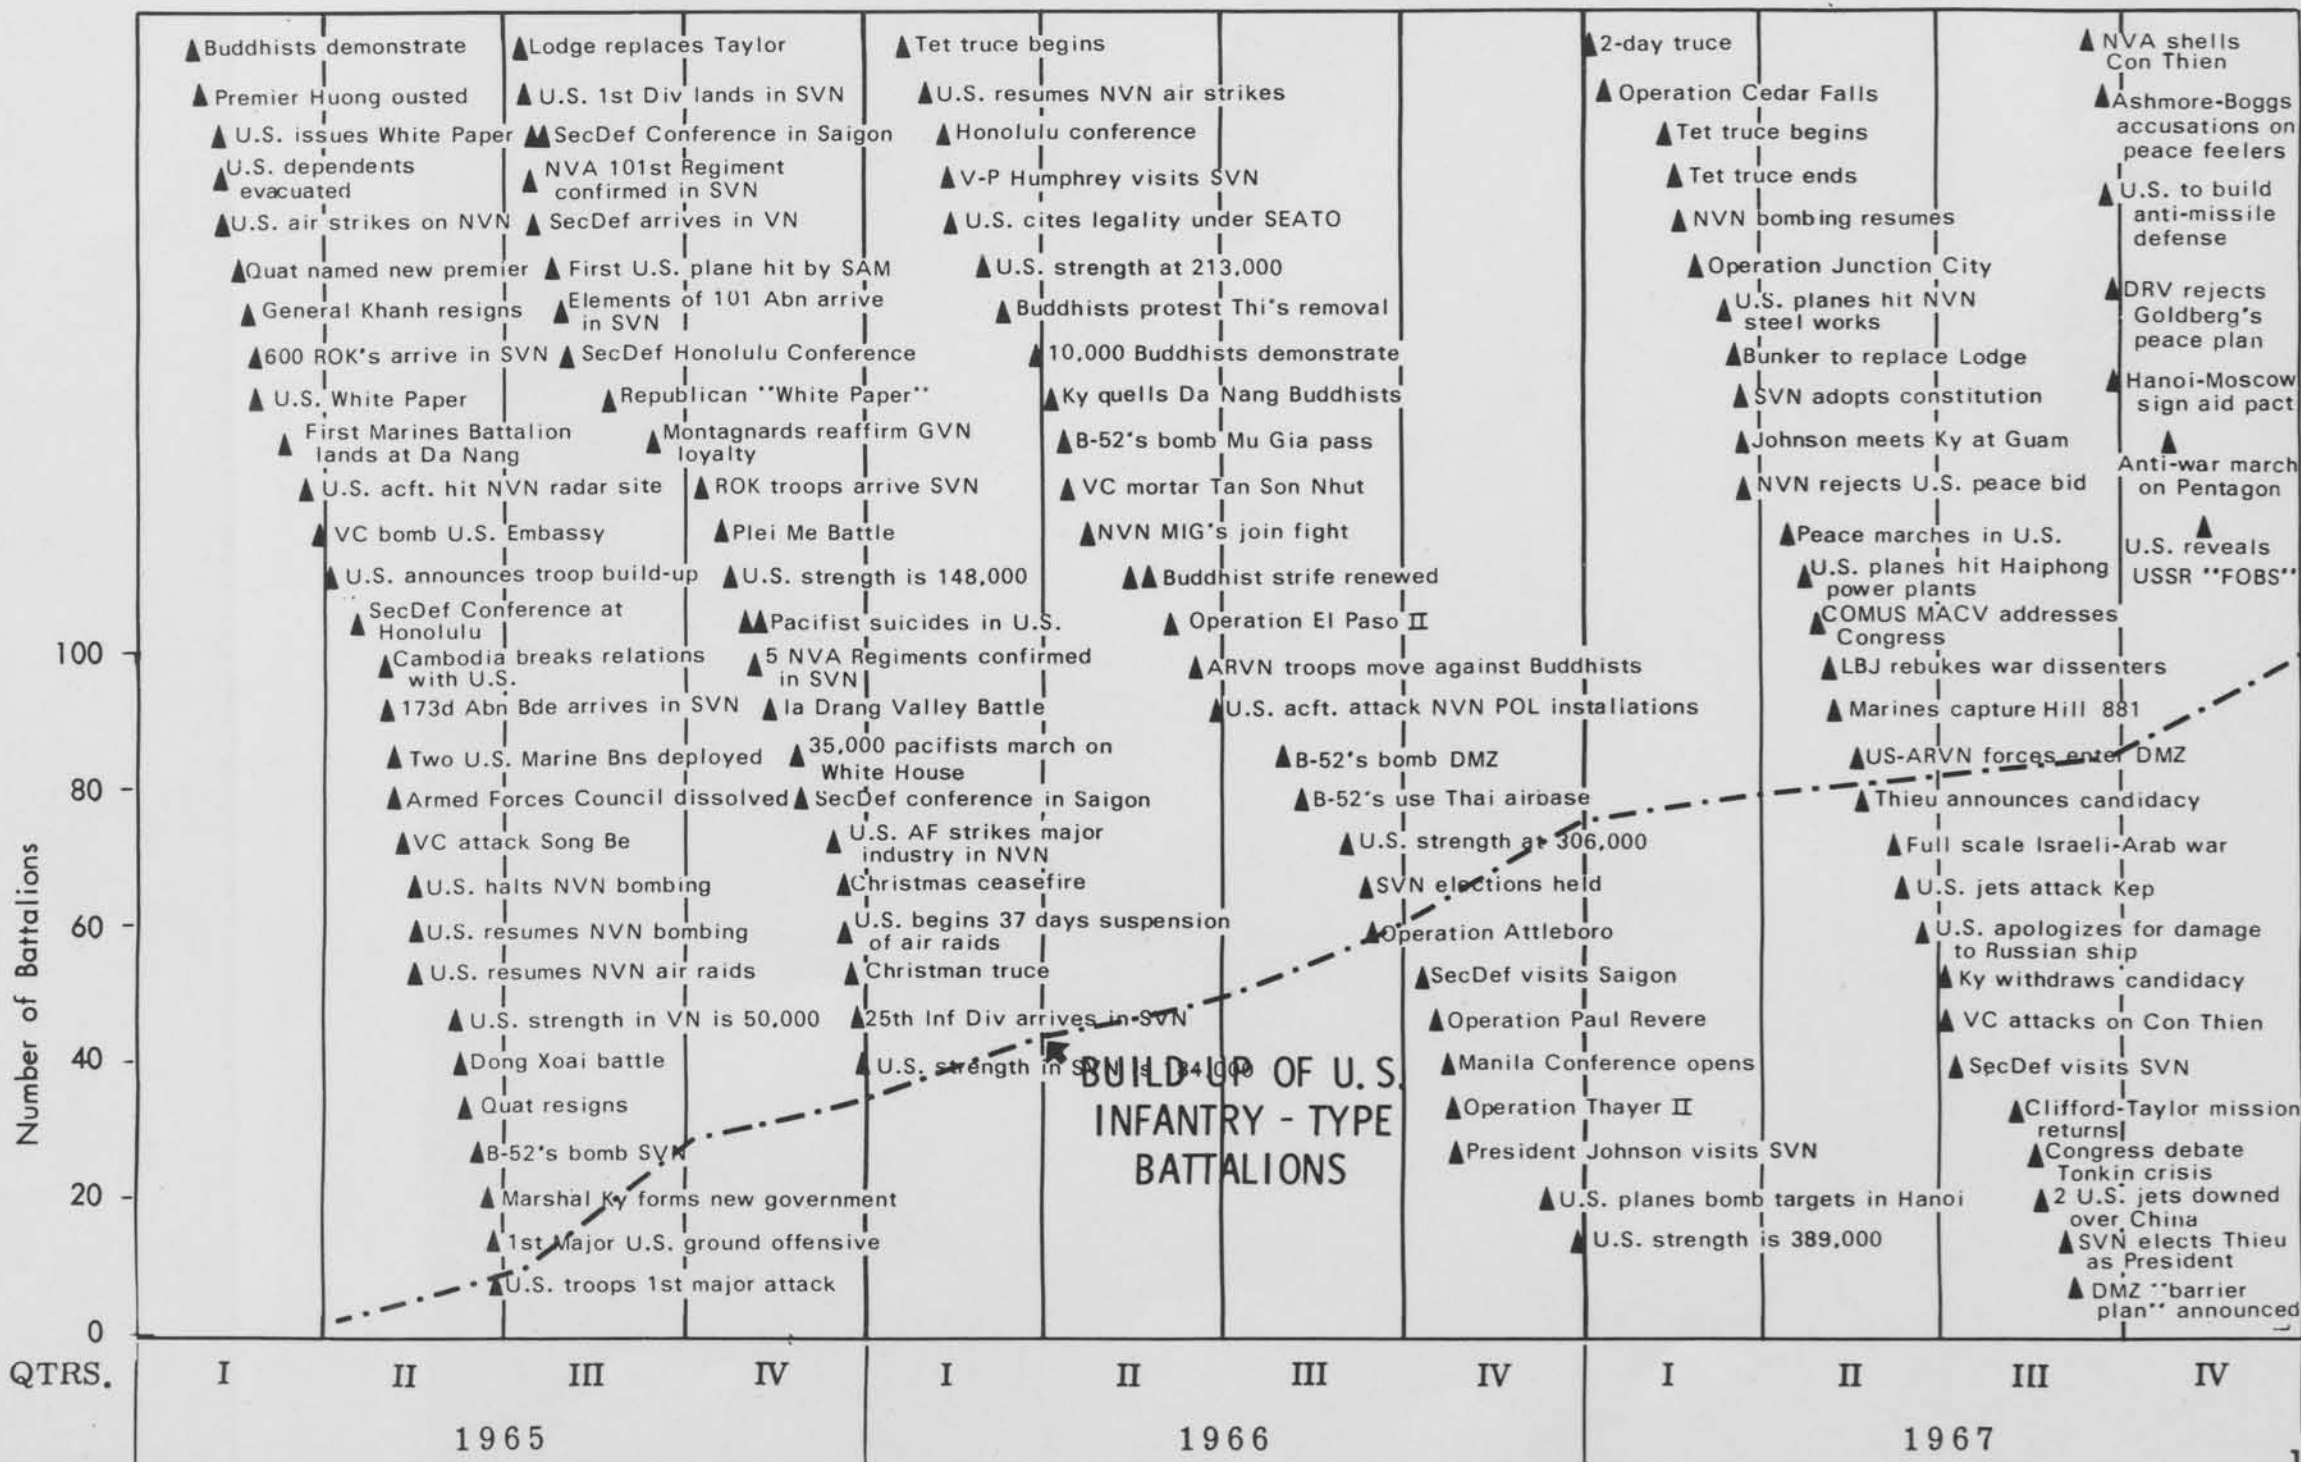

TOP SECRET

CONTENTS

<u>Page No.</u>		<u>Page No.</u>	
1.	Build-up of U. S. Infantry-type Battalions	13.	U. S. KIA per U. S. Infantry-type Battalion in SVN
2.	Build-up of NVA infiltrated Battalions	14.	U. S. KIA per NVA Battalion
3.	Ratio of U. S. Infantry-type to NVA infiltrated Battalions	15.	U. S. KIA per VC/NVA Battalion
4.	Number of VC Main/Local Force Battalions	16.	Build-up of Viet Cong Guerrilla Forces
5.	Total VC/NVA Battalions	17.	Build-up of VC Main/Local Forces
6.	U. S. Land Operations	18.	Total Viet Cong Forces
7.	Enemy KIA	19.	Total U. S. Military Personnel in SVN
8.	U. S. KIA	20.	Viet Cong initiated incidents
9.	Ratio: Enemy KIA per U. S. KIA	21.	U. S. Air Sorties in North Vietnam
10.	Enemy KIA per U. S. Land Operation	22.	U. S. Air Sorties in South Vietnam
11.	U. S. KIA per U. S. Land Operation	23.	U. S. Air Sorties
12.	Enemy KIA per U. S. Infantry-type Battalion in SVN		

TOP SECRET

TOP SECRET

TOP SECRET