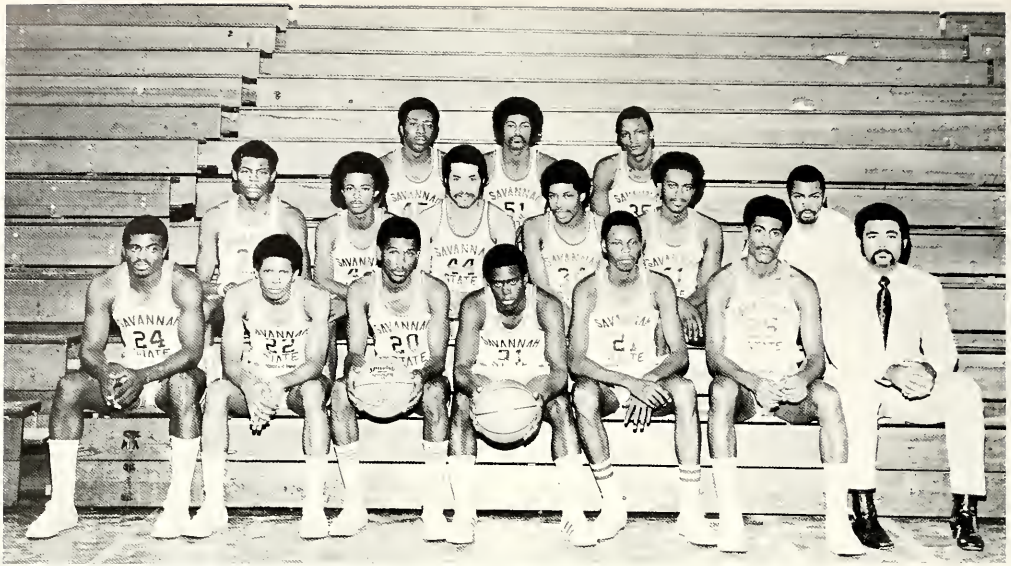

Chester Ellis

Lewey Tukes

THE QUARTERBACKS

Walter Gregory

1971-1972 BASKETBALL TEAM

SCORES

GEORGIA INVITATIONAL TOURNAMENT

SSC	84	96	Morehouse College
SSC	97	84	Fort Valley State College
SSC	85	90	Armstrong State College