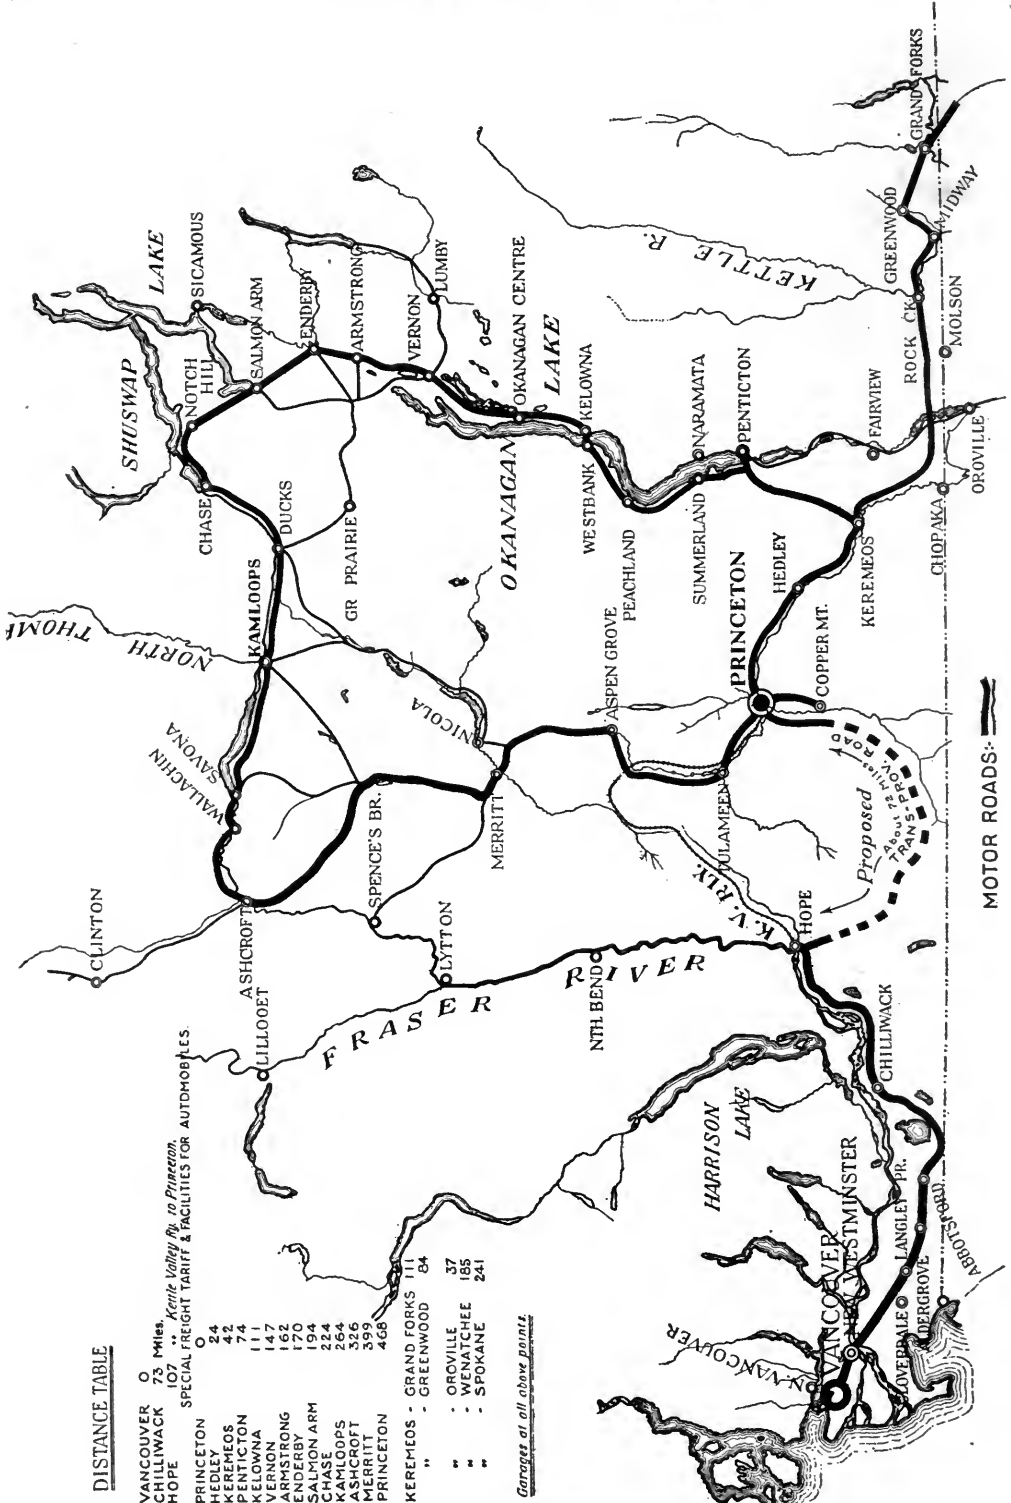

MOTOR ROADS IN THE OKANAGAN

DISTANCE TABLE

VANCOUVER	0 Miles.
CHILLIWACK	107
HOPE	107
PRINCETON	0
KEREMEOS	24
HEDLEY	24
PENTICTON	74
KELOWNA	111
VERNON	147
ARMSTRONG	162
ENDERBY	170
SALMON ARM	194
KAMLOOPS	264
ASHCROFT	326
MERRITT	399
PRINCETON	468
KEREMEOS - GRAND FORKS TILL	84
" - GREENWOOD	37
" - OROVILLE	185
" - WENATCHEE	185
" - SPOKANE	241

Garages at all above points.

MOTOR ROADS: