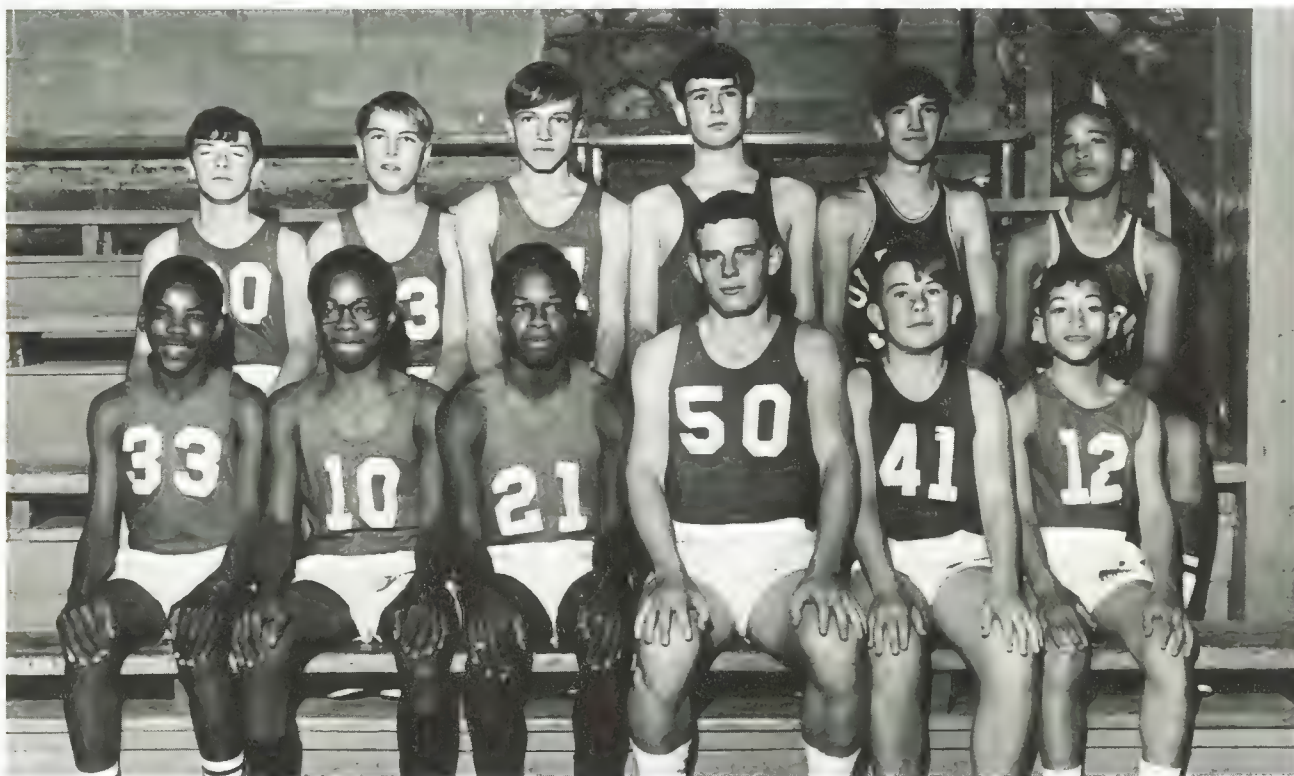

Small in size, but giants in potential are this year's J.V. boys. First row: James Jackson, John Logan, Victor Crawford, Gary Grindstaff, Jimmy Bartlett, and Rick Hemphill. Second row: Keith Lonon, Ricky Condrey, Charles Jackson, Richard McIntire, Dale Robinson, and Benny Matthews.