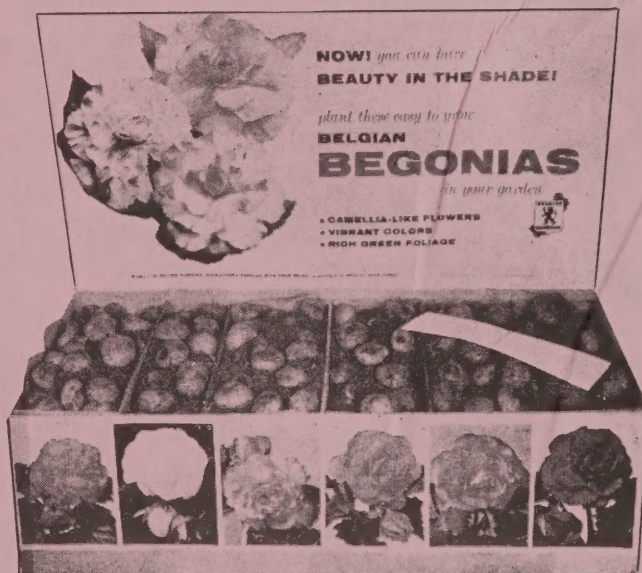

CARTON CONTAINS:

300 Double-Camellia Flowering Begonias in the Giant 2" Size, 50 each, 6 separate colors: Scarlet, Orange, Salmon, White, Pink and Yellow.

Packed in attractive carton with a colored display card of each color.

YOUR COST: $45.00 PER CARTON

f.o.b. Rochelle Park, N. J.
(Retail Value $100.00)

Doornbosch Brothers, Inc.
Rochelle Park, N. J.