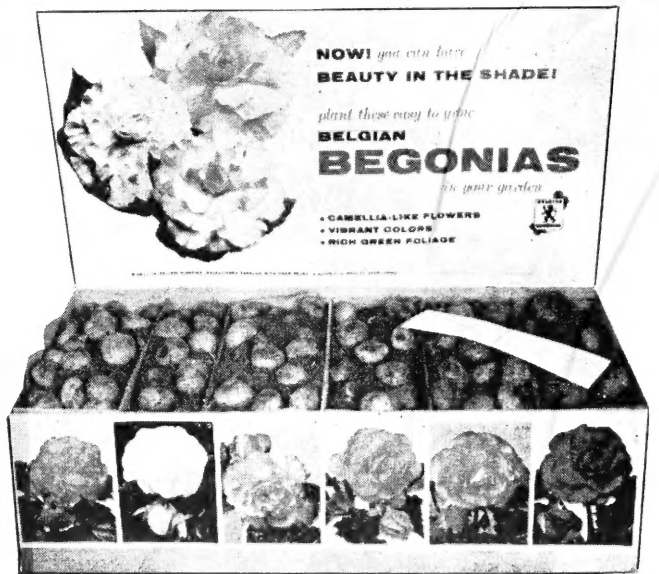

MOST CONVENIENT for INSTANT SELLING

OPEN AND READY TO USE

For Fall Sales

Display Case of Holland Grown Bulbs

Case Contains 1250 Bulbs:

- Tulips - All Top Size
- 100 Darwin Tulips - Princess Elizabeth
- 100 Darwin Tulips - Zwanenburg
- 100 Hyb. Darwin Tulips - Holland's Glory
- 100 Darwin Tulips - Golden Age
- 100 Darwin Tulips - Insurpassable
- 100 Botanical Tulips - Red Emperor
- 50 Hyacinths - Mixed Colors - Bedding Size
- 50 Daffodils - King Alfred
- 50 Daffodils - Pink Supreme
- 250 Crocus - All Colors Mixed - First Size
- 250 Grape Hyacinths - Blue - First Size

REFILLS: Available during Fall Season.

A colored Display Picture of each Variety is attached to cover of case as illustrated. Actual measurement of case: 21 x 36 x 7.

YOUR COST: \$45.00 per case, f.o.b. Rochelle Park, N. J. (Retail Value \$102.50)

For Your Spring Sales

DISPLAY CASE OF JUMBO SIZED GLADIOLUS

DISPLAY CARTON OF TUBEROUS BEGONIAS

CASE CONTAINS:

1000 Jumbo Sized Gladiolus, 100 each of the following named varieties:
 Valeria, Benjamin Britten, Masquerade, Morning Kiss, Noweta Rose, Polynesia, Regina, Salman's Glory, Tivoli and Hopman's Glory.