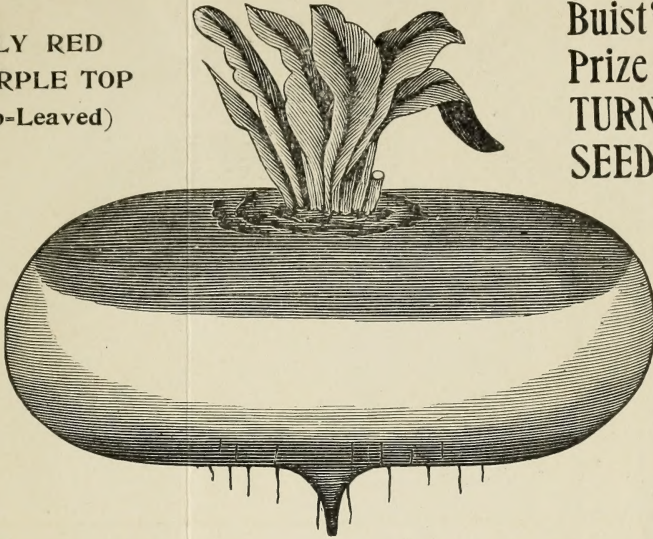

1000 lbs. and over of Assorted Varieties	} Any variety can be included in the assortment excepting Cow Horn, White Egg and Milan.	Per lb.
500 lbs. " " "		\$0 19
300 lbs. " " "		19½
		20

We are one of the most extensive growers of Turnip Seed in this country, and produce our crops exclusively from **Selected and Transplanted Roots**; this improved method of selection and culture has made **Buist's Turnip Seeds** celebrated in every market for their great **Purity** and fine **Quality**.

Order your supply put up in our Sealed Cartons of ¼, ½ and 1 lb. packages, as it is more salable in that form, and a greater safeguard against errors in selling.

**White Varieties of Turnip.**

	Telegraph Cipher.	100 lbs., per lb.	Per lb.
Red or Purple-Top Flat . . . . .	Theme	\$0 20	\$0 22
Red or Purple-Top Flat (Strap-Leaved) . .	Thick	20	22
Early White Flat Dutch . . . . .	Thirst	22	24
Early White Flat Dutch (Strap-Leaved) . .	Thorn	22	24
Early Red or Purple-Top Globe . . . . .	Thread	22	24
Buist's Mammoth Red-Top Globe . . . . .	Thrift	22	24
Large White Globe . . . . .	Throb	18	20
Pomeranean White Globe . . . . .	Tide	18	20
Southern Snow-White Globe . . . . .	Timid	22	24

**Special Prices for  
IMPORTED PURPLE TOP YELLOW RUTA-BAGA  
—AND—  
SOUTHERN SEVEN TOP TURNIP**

Per 1000 lbs. at 17 cts.; 500 lbs. at 17½ cts.; 300 lbs. at 17¾ cts. per lb.

EARLY RED  
OR PURPLE TOP  
(Strap-Leaved)