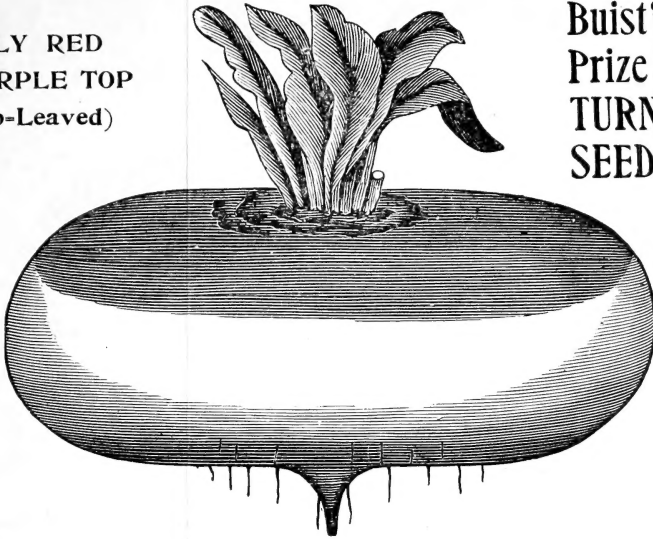

1000 lbs. and over of Assorted Varieties	} Any variety can be included in the assortment excepting Cow Horn, White Egg and Milan.	Per lb.
500 lbs. " " "		\$0 19
300 lbs. " " "		19½
		20

We are one of the most extensive growers of Turnip Seed in this country, and produce our crops exclusively from **Selected and Transplanted Roots**; this improved method of selection and culture has made **Buist's Turnip Seeds** celebrated in every market for their great **Purity** and fine **Quality**.

Order your supply put up in our Sealed Cartons of ¼, ½ and 1 lb. packages, as it is more salable in that form, and a greater safeguard against errors in selling.

White Varieties of Turnip.

	Telegraph Cipher.	100 lbs., per lb.	Per lb.
Red or Purple-Top Flat	Theme	\$0 20	\$0 22
Red or Purple-Top Flat (Strap-Leaved) . .	Thick	20	22
Early White Flat Dutch	Thirst	22	24
Early White Flat Dutch (Strap-Leaved) . .	Thorn	22	24
Early Red or Purple-Top Globe	Thread	22	24
Buist's Mammoth Red-Top Globe	Thrift	22	24
Large White Globe	Throb	18	20
Pomeranean White Globe	Tide	18	20
Southern Snow-White Globe	Timid	22	24

**Special Prices for
IMPORTED PURPLE TOP YELLOW RUTA-BAGA
—AND—
SOUTHERN SEVEN TOP TURNIP**

Per 1000 lbs. at 17 cts.; 500 lbs. at 17½ cts.; 300 lbs. at 17¾ cts. per lb.

EARLY RED
OR PURPLE TOP
(Strap-Leaved)