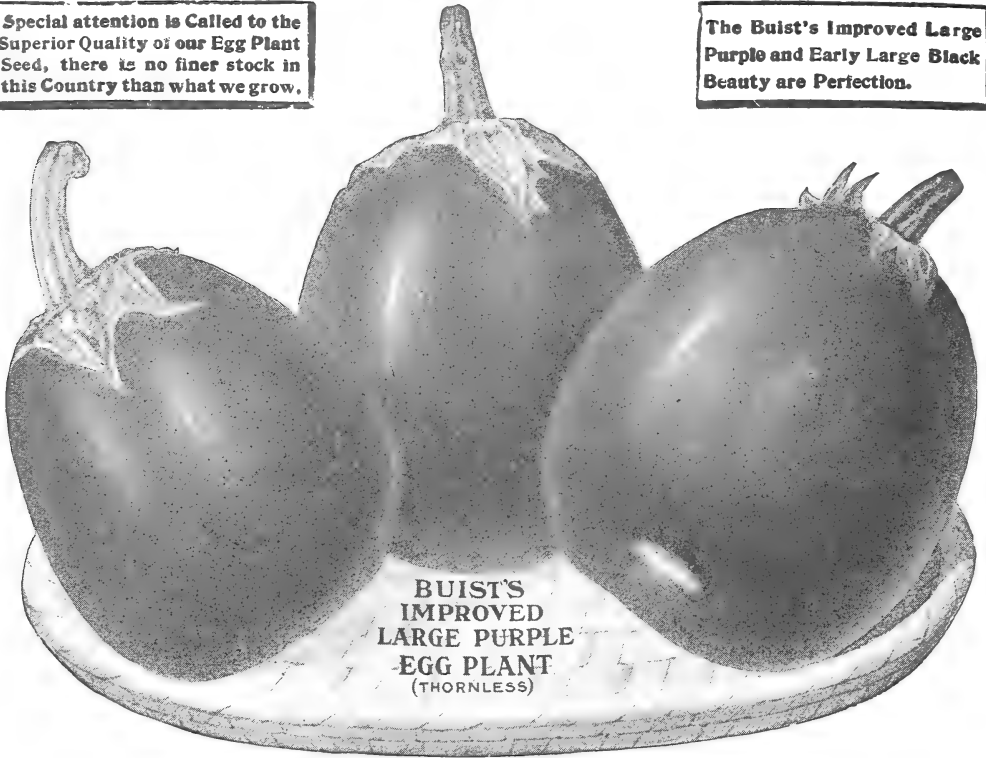

THE GREAT MARKET GARDEN VARIETY.
It is put up and sold only in our Sealed Pound Cartons, and is the Best and Most Reliable Stock of White Spine Cucumber in this Country.

The most extensive Growers and Shippers in Florida and Virginia.—Plant this variety exclusively.

BUIST'S PERFECTION EARLY WHITE SPINE CUCUMBER

THE GREAT MARKET GARDEN VARIETY

It is the Earliest, Finest Formed, Most Productive and Most Salable Variety to Grow for Market or Shipping.

It is put up and sold only in our Sealed Pound Cartons, and is the Best and Most Reliable Stock in this Country.

CUCUMBER—Continued

	Tel. Cipher.	Per 100 lbs.	Per lb.
Thorburn's Everbearing	Casque	\$35.00	.40
Boston Pickling	Culvert	35.00	.40
Chicago Pickling	Crozler	35.00	.40
Giant Pera	Coupon	55.00	.60
New Orleans Market	Cudgel	45.00	.50
Fordhook Pickling	Convenc	35.00	.40
Cumberland Pickling	Crypt	40.00	.45
Tailby's Hybrid	Croup	45.00	.50
Jersey Pickle	Cactus	40.00	.45
Nichol's Medium Green	Cowlick	45.00	.50
Green Prolific Pickle	Caliph	35.00	.40
Gherkin, or Burr	Cameo	75.00	.80

Special attention is called to the Superior Quality of our Egg Plant Seed, there is no finer stock in this Country than what we grow.

The Buist's Improved Large Purple and Early Large Black Beauty are Perfection.