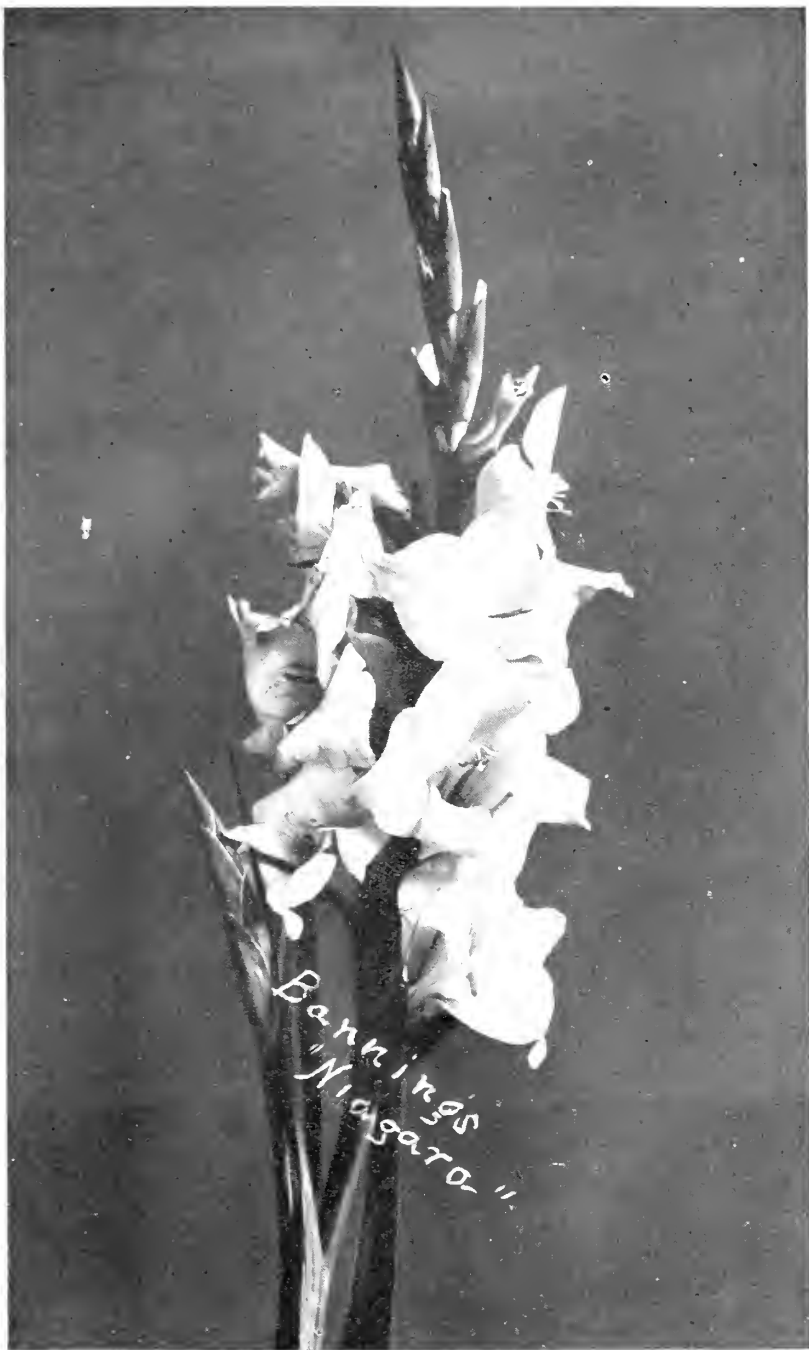

*The
Best
Yellow*

Niagara

A soft creamy yellow, the throat is splashed with carmine, and the lower ends of the outside petals are also blushed with carmine. The flowers are very large, measuring $4\frac{1}{2}$ in. across. The spike is very strong and erect. This variety is in a class by itself.

10 cts. each.   75c. per doz. $5.00 per 100