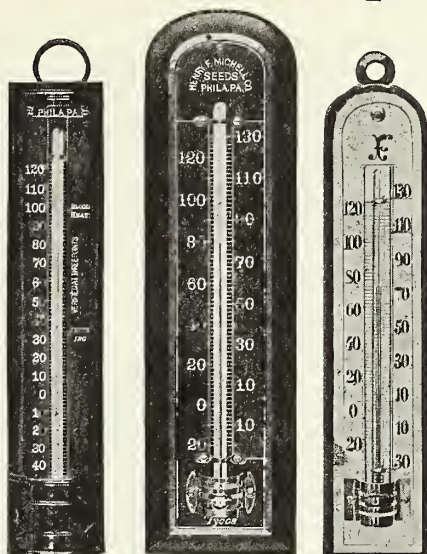

Michell's Florists' Specialties

No. 5420B

5100

5232

Michell's Reliable Thermometers for Florists

Thermometers are shipped Parcel Post at customer's risk only.

TESTED GRADES

No.		Each	Doz.
5420B.	8-inch, Tin Case	$0.45	$4.50
5420B.	10-inch, Tin Case	.60	5.75
5154.	8-inch, Coppered Case	.65	6.50
5154.	10-inch, Coppered Case	.85	8.50
5100.	8-inch, Wood Back, Black Scale	1.10	12.00
5100.	10-inch, Wood Back, Black Scale	1.25	13.00

STANDARD TIN CASE GRADE

5420W.	8-inch	.35	4.00
5420W.	10-inch	.50	5.00

REGISTERING THERMOMETERS

Record the coldest and the warmest point during previous night.

8-inch, each, $3.25; 10-inch, each, $3.75.