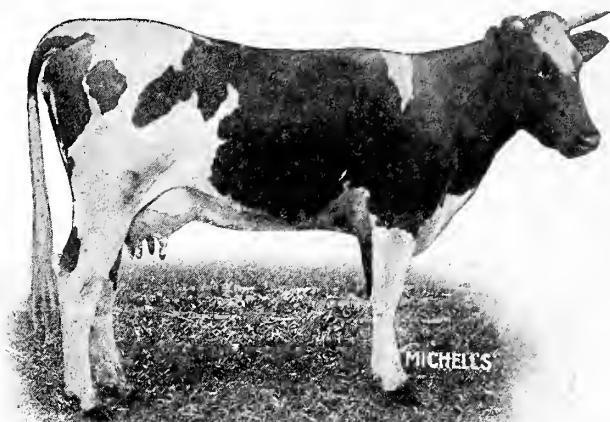

Michell's Florist Specialties

WIZARD BRAND CATTLE OR COW MANURE

This is carefully selected manure taken from brick-paved cattle pens at Western Stock Yards, where the highest quality of Cattle Manure is available in large quantities. It is kept entirely separate from other manures and is reduced by the Wizard Brand process of direct heat drying and screening, and is packed in coarse, shredded form and in finely pulverized form.

Shredded Cattle Manure is slower acting, and is especially suited to every need of the rose grower for soil mixing, mulching and liquid manuring. It is used by many of the largest rose growers in this country.

Pulverized Cattle Manure is more quick in action and especially desirable for potting, etc. (Prices effective December 1, 1917.)

Shredded Cow or Cattle Manure

	100 lbs.	500 lbs.	1000 lbs.	2000 lbs.
F. o. b. Philadelphia	$2.50	$11.00	$19.50	$37.50
F. o. b. Chicago	2.00	8.50	16.00	30.00

Pulverized Cow or Cattle Manure

	100 lbs.	500 lbs.	1000 lbs.	2000 lbs.
F. o. b. Philadelphia	$2.50	$11.00	$19.50	$37.50
F. o. b. Chicago	2.00	8.50	16.00	30.00

WIZARD BRAND PULVERIZED SHEEP MANURE

This is probably the most extensively used of animal manures by the florist and market gardener. The analysis shows it to be a perfectly balanced plant food.

Pulverized Sheep Manure acts quickly and is invaluable for carnations, mums and other crops that require a quick stimulant at certain stages of development or because of unfavorable weather conditions.

(Prices effective
December 1, 1917.)

Pulverized Sheep Manure

F. o. b. Philadelphia, 100 lbs.,	$2.50;	500 lbs., $11.00;	1000 lbs.,	$19.50;	2000 lbs., $37.50.
F. o. b. Chicago, 100 lbs.,	$2.00;	500 lbs., $8.50;	1000 lbs.,	$16.00;	2000 lbs., $30.00.