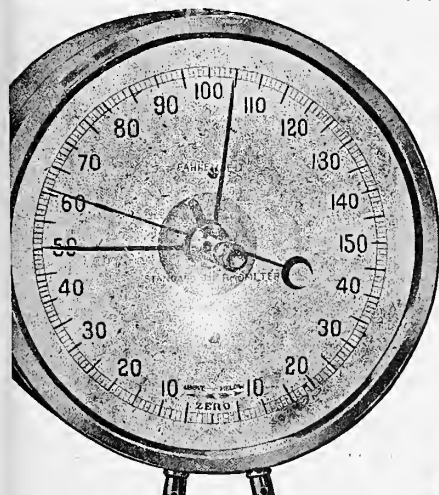

HOT BED THERMOMETERS

Galvanized Iron Point (can't rust)	$0.90
Brass Point	1.35

No. 1 Thermostat

THE CLARK WAGON HEATER

This indestructible steel wagon heater is admirably suited to the needs of all who operate delivery wagons for goods subject to freezing. It supplies a strong, steady heat without smoke or odor. Can be stood on the floor or suspended from the ceiling. *Strong, safe and practical.*

Price, $2.00 each, finished in black sheet iron.

Style 1—Greenhouse Thermostat

This will be found far more reliable than the old method of having a thermometer attached to an ordinary thermostat and bell. Furnished complete with the exception of wire, battery and bell. All brass. *Not waterproof style, $8.00; Waterproof style, $10.00.*

We can also supply recording thermometers.