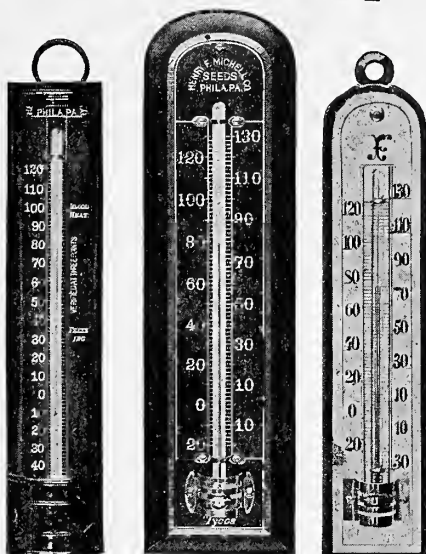

Michell's Florists' Specialties

No. 5420B

5100

5232

Michell's Reliable Thermometers for Florists

Thermometers are shipped Parcel Post at customer's risk only.

TESTED GRADES

No.		Each	Doz.
5420B.	8-inch, Tin Case	$0.45	$4.50
5420B.	10-inch, Tin Case	.60	5.75
5154.	8-inch, Coppered Case	.65	6.50
5154.	10-inch, Coppered Case	.85	8.50
5100.	8-inch, Wood Back, Black Scale	1.10	12.00
5100.	10-inch, Wood Back, Black Scale	1.25	13.00

STANDARD TIN CASE GRADE

5420W.	8-inch	.35	4.00
5420W.	10-inch	.50	5.00

REGISTERING THERMOMETERS

Record the coldest and the warmest point during previous night.

8-inch, each, $3.25; 10-inch, each, $3.75.