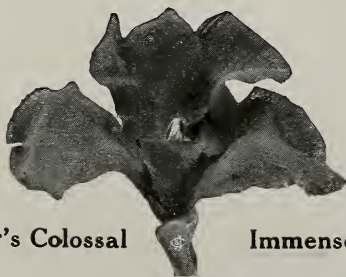

RECOMMEND THIS CANNA FOR BEDS

Wintzer's Colossal

Immense Vivid

Blooms Early and Late, Scarlet Flowers

THE **C**ONARD **W**EST GROVE
& JONES CO. PENNA.

ROBERT PYLE, President

ANTOINE WINTZER, Vice President