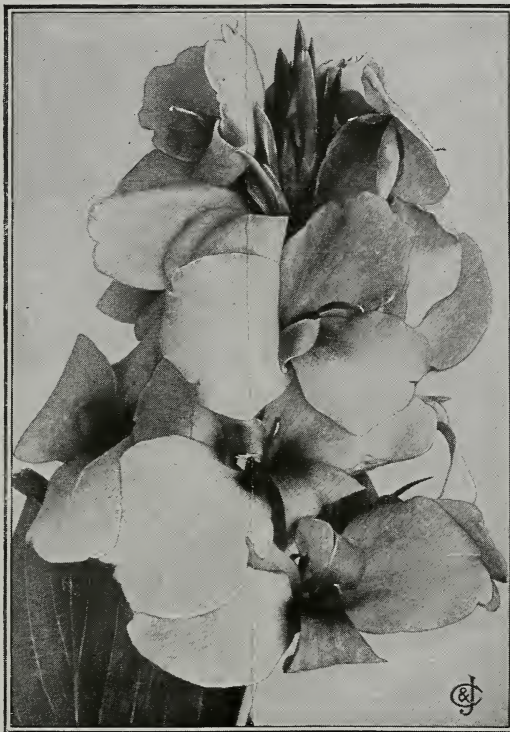

MEDIUM

‡ CITY OF PORTLAND. 3½ ft. See Super-Six set. 15.00 125.00

HUNGARIA. 3½ ft. Rose-pink; possesses a delicate shade not known in any other Canna. 5.00 40.00

‡ MAID OF ORLEANS. 4½ ft. Flowers rich cream and pink on olive-green foliage. Flowers and truss of largest size. Magnificent foliage. 5.00 40.00

‡ MRS. A. F. CONARD. 4 ft. Makes magnificent heads of perfectly formed, firm, lasting flowers of salmon pink color A notable variety. 7.50 60.00

‡ MRS. WOODROW WILSON. 4 ft. See Super-Six Set 20.00

‡ POCAHONTAS (Bronze Olympic). 4½ ft. Bronze foliage. Large orient-red flowers, borne on firm, upright stems, just enough above the foliage to show the entire head. 15.00

‡ ROSEA GIGANTEA. 3½ ft. The giant-sized flowers are wonderful. It is a prodigious bloomer with great flower heads of soft rose to carmine-pink. A favorite for park beds. (See testimonial below). 7.50 60.00

‡ VENUS. 4 ft. The color is a gay, rosy pink, with a well-defined attractive border of creamy yellow. A self-cleaning variety. 4.00 35.00

‡ WABASH. 4 ft. Bronze foliage. Well described as "Bronze-leaved Rosea Gigantea," for this flower has the same great size and carmine-pink color as that famous novelty, adding the advantage of handsome bronze foliage. 5.00 40.00

TALL

ZENITH. 5 ft. Orange-pink or salmon with the tongue pure orange; unlike any other Canna. 4.00 30.00

The C. & J. Type of Canna. Marvelous Heads of Bloom

Conard & Jones Co. Jan. 14, 1918.
Two years ago we bought some Rosea Gigantea bulbs from you that made up into one of the prettiest beds that we have ever had in our parks and caused no little favorable comment by the public at large. H. L. B., Supt. Parks, Lansing, Michigan.