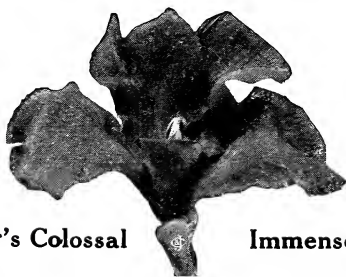

RECOMMEND THIS CANNA FOR BEDS

Wintzer's Colossal

Immense Vivid

Blooms Early and Late, Scarlet Flowers

THE CONARD ♪ WEST GROVE
& JONES CO. PENNA.

ROBERT PYLE, President

ANTOINE WINTZER, Vice President