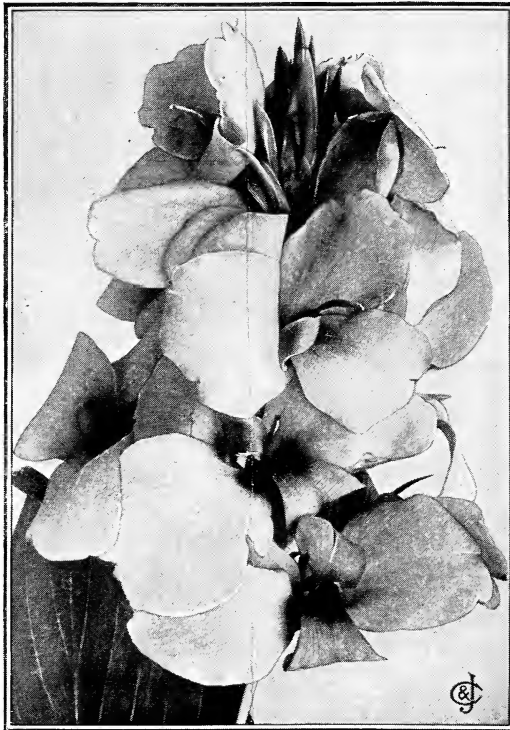

‡ MORNING GLOW. 4 ft. Foliage an olive green, striped and veined with bronze. A greatly improved descendant of Evolution, with well mounted flowers of exquisite, soft shell-pink and orange-red center. Price, 40 cts. each. 25.00

‡ MRS. A. F. CONARD. 4 ft. Makes magnificent heads of perfectly formed, firm, lasting flowers of salmon pink color. A notable variety. 7.50 60.00

‡ MRS. WOODROW WILSON. 4 ft. See Super-Six Set 20.00

‡ POCAHONTAS (Bronze Olympic). 4½ ft. Bronze foliage. Large orient-red flowers, borne on firm, upright stems, just enough above the foliage to show the entire head. 15.00

‡ ROSEA GIGANTEA. 3½ ft. The giant-sized flowers are wonderful. It is a prodigious bloomer with great flower heads of soft rose to carmine-pink. A favorite for park beds. (See testimonial below). 7.50 60.00

‡ VENUS. 4 ft. The color is a gay, rosy pink, with a well-defined attractive border of creamy yellow. A self-cleaning variety. 4.00 35.00

‡ WABASH. 4 ft. Bronze foliage. Well described as "Bronze-leaved Rosea Gigantea," for this flower has the same great size and carmine-pink color as that famous novelty, adding the advantage of handsome bronze foliage. 5.00 40.00

TALL

ZENITH. 5 ft. Orange-pink or salmon with the tongue pure orange; unlike any other Canna. 4.00 30.00

The C. & J. Type of Canna. Marvelous Heads of Bloom

6 One each of above Super-Six, ‡ Cannas $1.25
Or 6 sets, 36 in all, for $5.00

Gentlemen:—
I will now place our order for Canna bulbs in accordance with your letter of the 15th ultimo.
Let me say the 22 Canna beds last year, all from your stock, were the admiration of everyone who visited the Cemetery, during the summer and fall. J. S. S., Hempstead, N. Y.

Conard & Jones Co. Jan. 14, 1918.
Two years ago we bought some Rosea Gigantea bulbs from you that made up into one of the prettiest beds that we have ever had in our parks and caused no little favorable comment by the public at large. H. L. B., Supt. Parks, Lansing, Michigan.