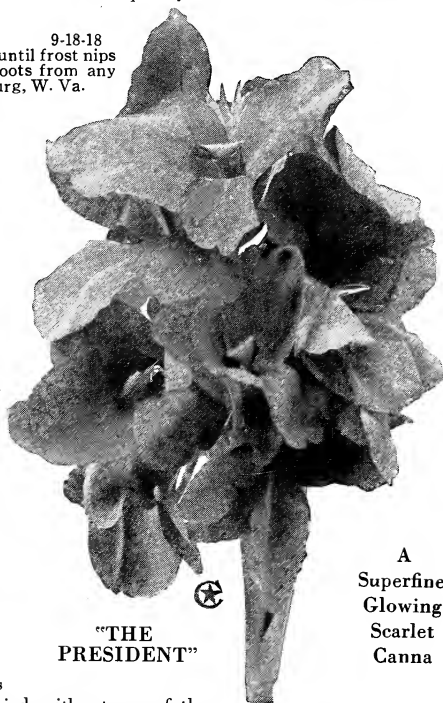

SNOW QUEEN

Height 4 feet. *At last* we offer you a vigorous-growing white Canna, large in flower and free in bloom. You cannot obtain it elsewhere or find its equal. The flowers are 6 inches across, with rounded petals 2½ inches broad, firm texture, and having the faintest dots of flesh-pink on the petals, but the effect is snow-white. They are borne well above the luxuriant green foliage on erect, branching heads in large clusters. $1.00 each.

NOKOMIS

NOTE—We give Indian names to Bronze-leaved Cannas

Height 5 feet. Like "The President", this is a hybrid of the famous Firebird, without any of the bad habits of the parent plant. The foliage is a combination of *emerald-green and bronze*, beautifully veined, making a lovely setting for the large, vivid crimson flowers. These flowers are most attractive, having a rich silky sheen on the petals and the color is darker than that of any other bronze-foiled Canna with a bloom near this size. In the field last summer this Canna was conspicuous as a consistent bloomer. Nokomis holds front place in its class and color. 75 cts. each.

ASK FOR ONE EACH OF THE WORLD LEADER SET, 3 IN ALL FOR $2.00

"THE
PRESIDENT"

A
Superfine
Glowing
Scarlet
Canna