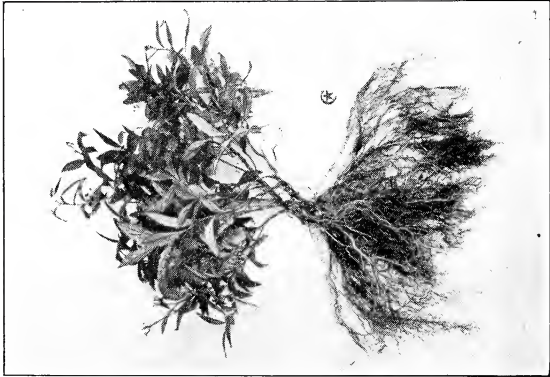

HERE YOU SEE ME

JUST AS I AM

Dug January 2nd, Photographed January 3rd, 1919

A "Made in America" SHRUB

See my roots, no starvation here and roots are the vitals of good stock. I'm a strong, sturdy, well built plant, in the sand and potted for one year and then a season in the open ground in famous Chester County soil.

15000 More Like Me, 9 inches high

It's your move, next

Price $6.00 per 100. $50.00 per 1000

SPIREA ANTHONY WATERER

THE **C**ONARD ★ **WEST GROVE**
& JONES CO. PENNA.

ROBERT PYLE, President

ANTOINE WINTZER, Vice President

ROSES See Inside

1c PAID
West Grove, Pa.
Permit No. 1

Department of Agriculture

Washington, D.C.

WE ARE SUBSCRIBERS TO THE FUND FOR
MARKET DEVELOPMENT

A Co-operative National Campaign to Create New Business for Nurserymen