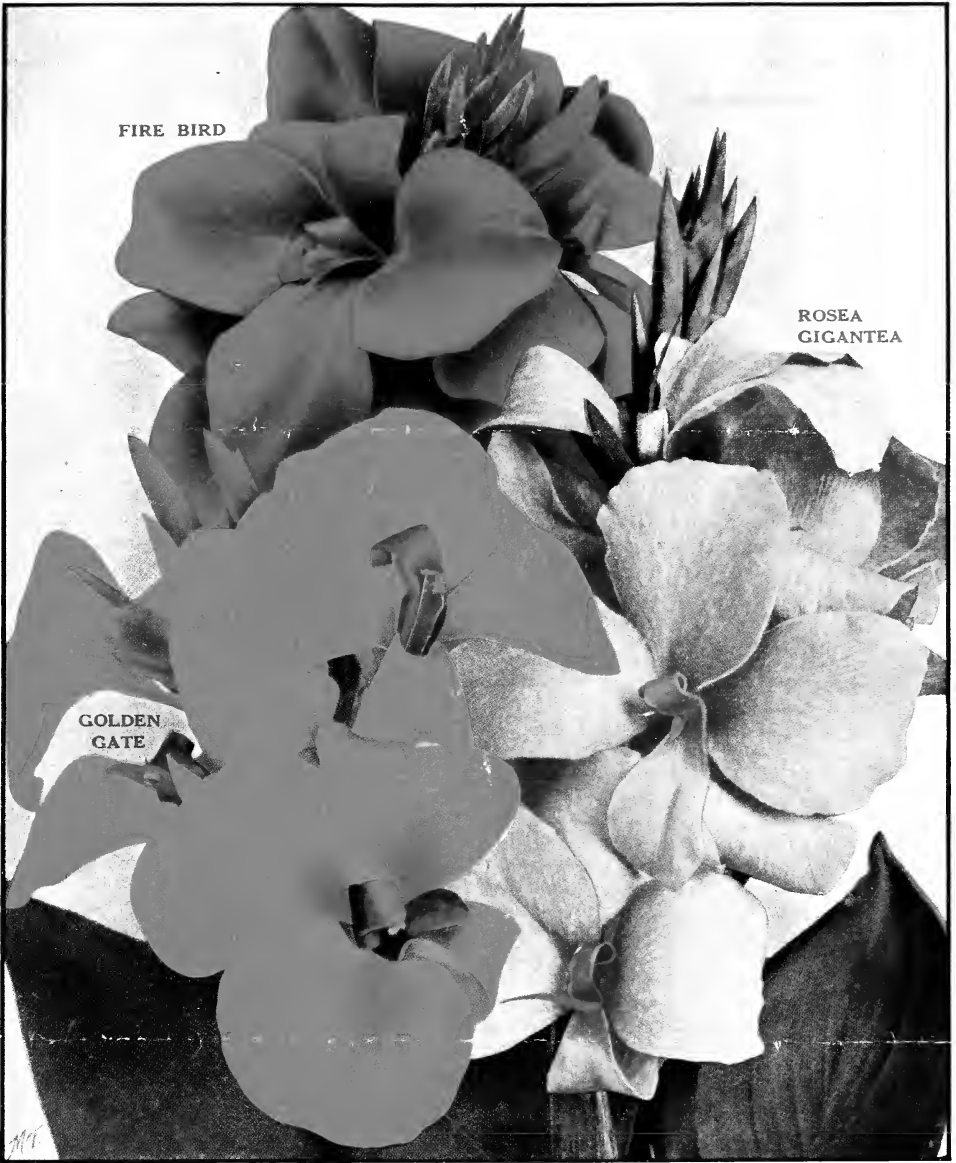

FIRE BIRD

ROSEA
GIGANTEA

GOLDEN
GATE

JOHN F. CROOM & BRO.
MAGNOLIA · NORTH CAROLINA

Established 1874