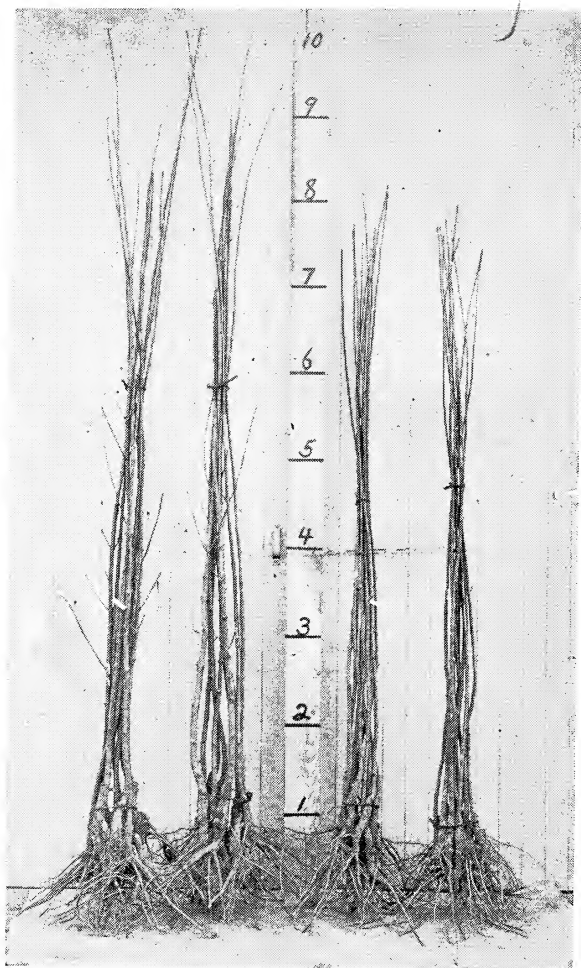

A. MILLER & SONS
Milton, Oregon

Norway Maple in Seedling Rows

MILTON NURSERY COMPANY

SCHWEDLER MAPLE, one-year-old tops budded on a three-year-old Norway root; once transplanted; straight and thrifty. Ready for delivery this Fall, 1924.

MILTON, OREGON

& Norway
Prices on Schwedler Maple

Delivery Fall 1924.

	Lots of 100.	1000
One Year Whips.....3-4 ft.	30c each.	25c each
One Year Whips.....4-5 ft.	40c each.	35c each
One Year Whips.....5-6 ft.	55c each.	50c each
One Year Whips.....6-7 ft.	75c each.	65c each
One Year Whips.....7-8 ft.	85c each.	75c each

Prices on Norway Maple

Delivery Fall 1925.

	Lots 1000	10,000
One Year Whips.....3-4 ft.	12½c each.	10c each
One Year Whips.....4-5 ft.	15c each.	12½c each
One Year Whips.....5-6 ft.	20c each.	17½c each
One Year Whips.....6-7 ft.	25c each.	22½c each
One Year Whips.....7-8 ft.	30c each.	25c each

Norway Maple cannot be delivered before Fall 1925.

NORWAY MAPLE, one-year-old tops, on a three-year-old root; once transplanted. Ready for delivery Fall of 1925. Notice how straight they are.