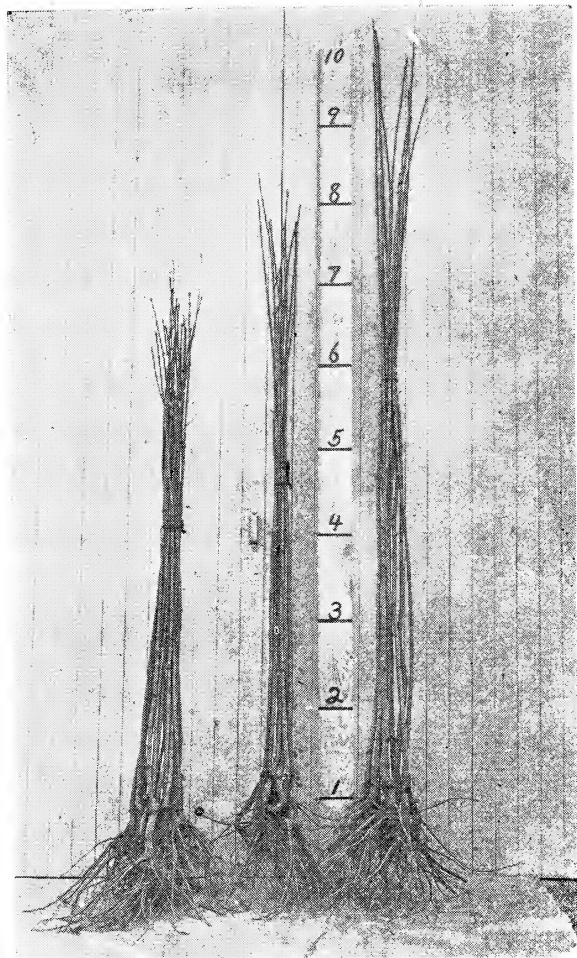

A. MILLER & SONS
Milton, Oregon

Norway Maple in Seedling Rows

MILTON NURSERY COMPANY

SCHWEDLER MAPLE, one-year-old tops budded on a three-year-old Norway root; once transplanted; straight and thrifty. Ready for delivery this Fall, 1924.

MILTON, OREGON

& Norway
Prices on Schwedler Maple

Delivery Fall 1924.

	Lots of 100.	1000
One Year Whips.....3-4 ft.	30c each.	25c each
One Year Whips.....4-5 ft.	40c each.	35c each
One Year Whips.....5-6 ft.	55c each.	50c each
One Year Whips.....6-7 ft.	75c each.	65c each
One Year Whips.....7-8 ft.	85c each.	75c each

Prices on Norway Maple

Delivery Fall 1925.

	Lots 1000	10,000
One Year Whips.....3-4 ft.	12½c each.	10c each
One Year Whips.....4-5 ft.	15c each.	12½c each
One Year Whips.....5-6 ft.	20c each.	17½c each
One Year Whips.....6-7 ft.	25c each.	22½c each
One Year Whips.....7-8 ft.	30c each.	25c each

Norway Maple cannot be delivered before Fall 1925.

NORWAY MAPLE, one-year-old tops, on a three-year-old root; once transplanted. Ready for delivery Fall of 1925. Notice how straight they are.