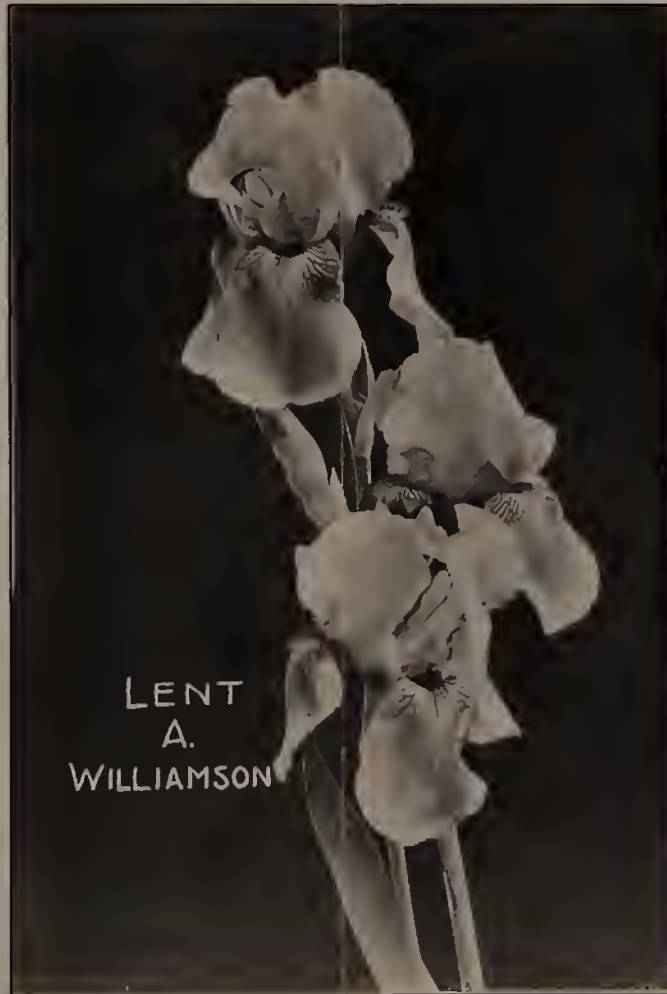

**DREAM**

One of the most popular of the pink toned Irises. A most desirable variety. \$1.00 each

**LENT A. WILLIAMSON**

This Iris is always included in a group of the world's best. Its large blooms of lavender-violet and royal purple with a brilliant orange beard present a color combination that is both pleasing and striking. .75 each