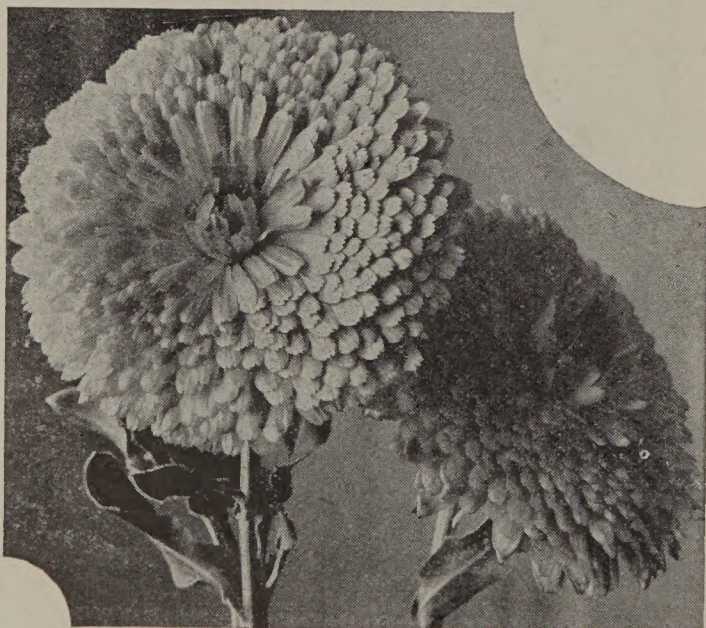

Calendula "Sensation"

CINERARIA HYBRIDA

Sow seeds June to November for Winter

	Tr. Pkt.	1/64 oz.	1/32 oz.	1/16 oz.
Cremer's Improved Prize Strain. Ex- tra large heads of medium size flowers make this most popular strain a MONEY-MAKER for the Florists. Plants — Wilt Resistant, of semi-dwarf habit with small foliage, needing less Greenhouse space than the larger types. 1/8 oz.—$14.00	1.50	2.25	4.00	7.50
Hybrida Grandiflora (Howard and Smiths). Mammoth flowering mix- ture from a California Specialist..	1.00	2.80	5.50	
James Giants Mixed. Choice English strain	1.00			
Semi-Dwarf Giant Flowered Mixture. Height about 15 in.	1.00		2.40	
Multiflora Nana Mixed. Ideal mar- ket strain for late crop. Plants dwarf, producing masses of small flowers about 3/4 in. in diameter in compact heads	1.00		2.00	3.50
Multiflora Nana Gold Center. Flow- ers of this splendid mixture make a distinct contrast from Multi- flora Nana, having Golden Yellow Stamens instead of the usual dark centers	1.00		2.25	4.00
POTSDAM STRAIN (Berlin Mar- ket). Medium large flowers on fairly compact plants, excellent for pots.				
Dark Blue. Crimson	.50	1.40	2.50	
Rose. White	.50	1.40	2.50	
Berlin Market Mixed.....	.50	1.30	2.40	
Siter's Rainbow Strain. Splendid Mixture, medium large flowers, compact growth with small foliage	2.00			
Polyantha Hybrida Stellata (Star Cineraria)— Star Mixture. Best for cutting or decorating	.50	1.20		
Stellata Feltham Beauty. An im- proved Stellata mixture having larger flowers with wider petals and nearly all showing white cen- ters	.50	1.25