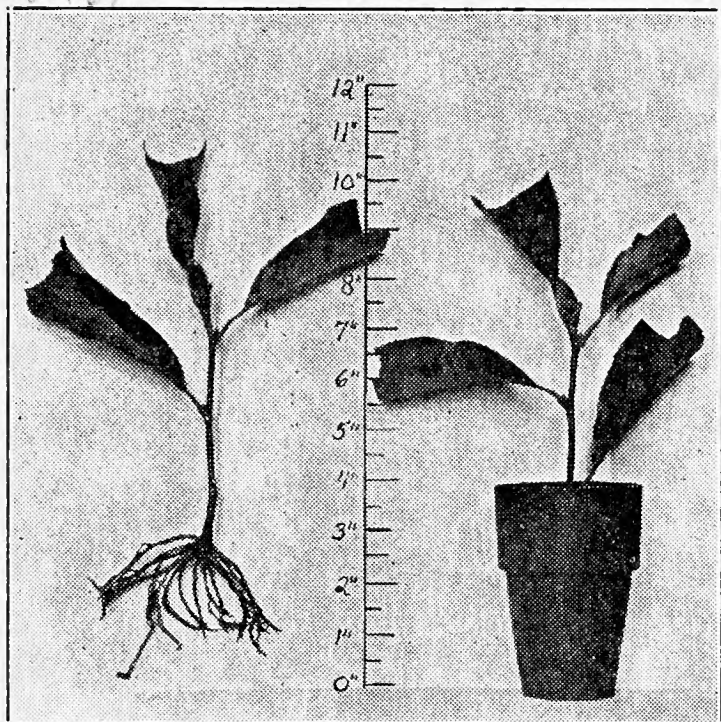

Historic, archived document

Do not assume content reflects current scientific knowledge, policies, or practices.

62.61

Picture taken in October. By being in greenhouse all Winter, plants will have more roots and put on more growth. One nurseryman had 1000 last year and was very pleased.

MAGNOLIA Cuttings

2½ inch Pots

	PER 100
Halleana stellata 6 - 9"	\$18.00
Halleana stellata rosea 6 - 9"	18.00
Lilliflora (purpurea) (red) 6 - 9"	18.00
Soulangeana 6 - 9"	15.00
Soulangeana nigra 6 - 9"	20.00