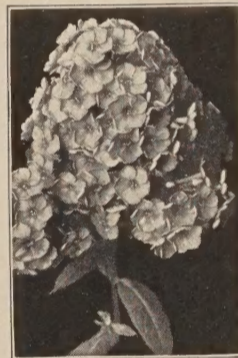

## Special Peony Collection

5 each of 10 selected varieties, our choice, different colors, correctly labeled and carefully packed. 50 nice strong, 3 to 5 eye divisions, for only \$5.00

Calla Lily

Colchicum

Peonies

Phlox

Chrysanthemum, Aladdin

Chrysanthemum, Pygmy Gold

## Hardy Phlox for Fall Planting

25 of a kind at 100 rate; 6 of a kind at dozen rate.  
Less than 6 at one-tenth dozen rate each.

WHITE AND BLUSH-WHITE SHADES	Doz.	100
Eiffel Tower. White with red eye	\$1.00	\$ 7.00
Europa. Pure white with red eye	1.20	8.00
Fidelio. (New.) White, carmine-red center	2.20	15.00
Frau Anton Buchner. Large white	1.00	6.00
Mia Ruys. Large pure white	1.20	8.00
Miss Lingard. Waxy white, very early	1.20	8.00
Moonlight Dream. Large pure white	1.50	10.00
Mrs. Jenkins. Early white	1.00	6.00
SALMON-PINK SHADES		
Daily Sketch. Salmon-pink with vivid crimson eye	1.20	8.00
Enchantress. Bright salmon-pink, dark eye	1.20	8.00
Evelyn. Salmon-pink	1.20	8.00
Geo. Stipp. Deep glowing salmon with shaded lighter eye	1.00	7.00
Lillian. Choice salmon-pink	1.20	8.00
Salmon Glow. Lively pink shaded salmon	1.50	10.00
Salmon Queen. Very fine salmon	1.50	10.00
Sweetheart. Beautiful deep salmon-pink	1.50	10.00
Thor. Deep shade of salmon-pink	1.00	7.00
ROSE-PINK SHADES		
Border Queen. Clear deep rose-pink	1.20	8.00
General Petain. Rose-pink, dark eye	1.00	7.00
Jules Sandeau. Deep rose-pink	1.00	7.00
Morgenrood. Bright rose shade, deeper eye	1.00	7.00
Pantheon. Soft rose-pink	1.00	7.00
P. D. Williams. Soft rose-pink, darker center	1.50	10.00
PINK SHADES		
Border Gem. Pure pink	1.20	8.00
Millie von Hoboken. Fine clear pink	1.00	7.00
Nordlicht. Rose-mauve, deep carmine center	1.20	8.00
Rosea Superba. Soft pink with deeper pink eye	1.50	10.00
Special French. Blush-pink, salmon eye	1.00	7.00