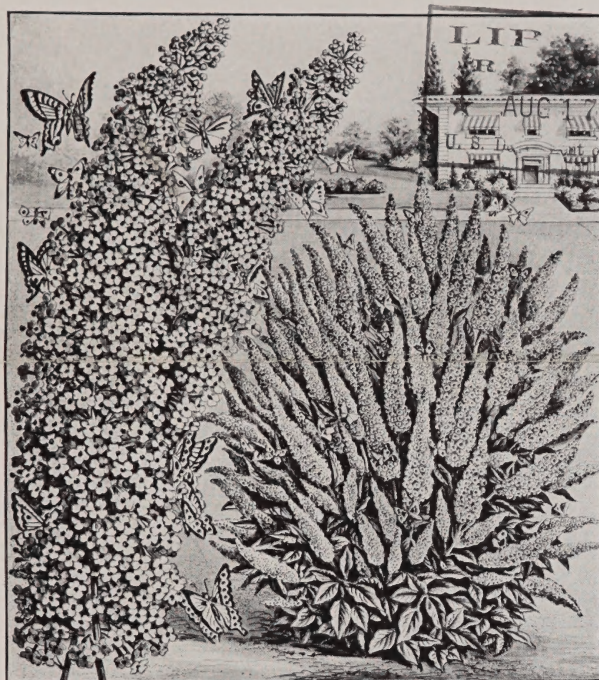

Historic, Archive Document

Do not assume content reflects current scientific knowledge, policies, or practices.

The Sensational New **BUDDLEIA**

Easy to Grow — **ROYAL RED** — Extremely Hardy

Our artist has made a drawing of the new Royal Red Buddleia in flower to show you just how it grows as a specimen plant and to show its magnificent flowering qualities.

**NEW
AND
DIFFERENT**

**DAZZLING
IN
COLOR**

**FINE FOR
CUT FLOWERS**

**BLOOMS FOR
4 MONTHS**

**GORGEOUS
FLOWERS**

**FLOWERS
THE FIRST YEAR**

**A GRAND
GARDEN PLANT**

The Story of the Development of the **ROYAL RED BUDDLEIA**

In 1705, Adam Buddle, an early English explorer and botanist, discovered a plant of unusual beauty in the depths of tropical Africa. The plant created great interest in England where it was named Buddleia in honor of its discoverer. In later years a number of hardy species were found in China and Africa. Until recently the only hardy type for the United States had flowers of a lavender shade. For eight years we have endeavored to blend the beauty of the tropical species with the hardiness of the American types. We have been rewarded in Royal Red — the first hardy Butterfly Bush with dazzling red flowers. The work of American plant breeders has again given us a beautiful new hardy plant for the garden — one that will be the pride and joy of all who love to grow the best in flowers. Only once in a lifetime is a really outstanding new plant produced — we have such a plant in Royal Red. We cannot recommend it too highly.