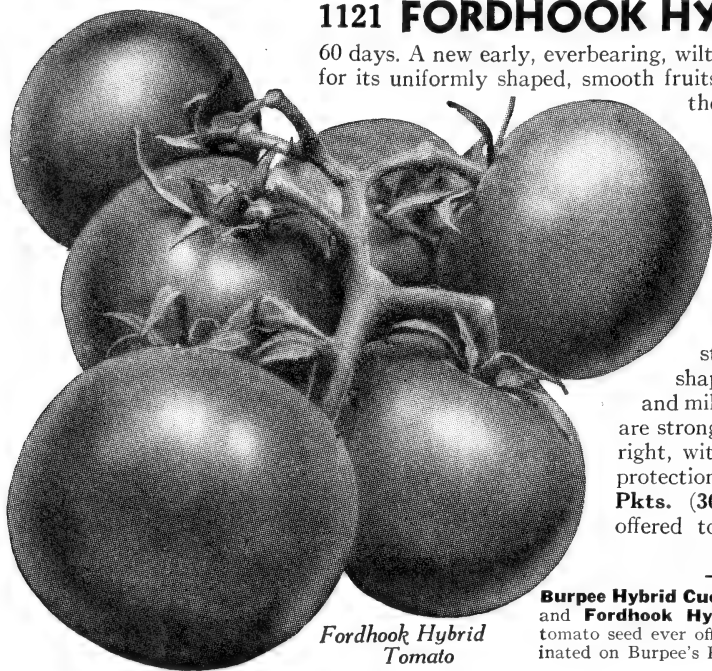

BURPEE'S NEW VEGETABLES

1121 FORDHOOK HYBRID TOMATO

60 days. A new early, everbearing, wilt resistant hybrid tomato noted for its uniformly shaped, smooth fruits, and the very heavy yield of the vigorous vines which begin to bear early and continue to produce profusely throughout the entire growing season. At Fordhook, it out-yielded all other varieties for the year. Under general field conditions, the fruits are of medium size, averaging 5 ozs. in weight and larger when staked; oblate to globular in shape, an even scarlet-red in color, and mildly acid sweet in flavor. Plants are strong growing, spreading, semi-upright, with dense foliage which affords protection from sun scald.

Pkts. (30 seeds) to retail at 25¢; offered to dealers in kraft pkts. only at 50% discount.

*Fordhook Hybrid
Tomato*

Burpee Hybrid Cucumber is the first hybrid cucumber and **Fordhook Hybrid Tomato** is the first hybrid tomato seed ever offered to the public; both were originated on Burpee's Fordhook Farms in Pennsylvania.