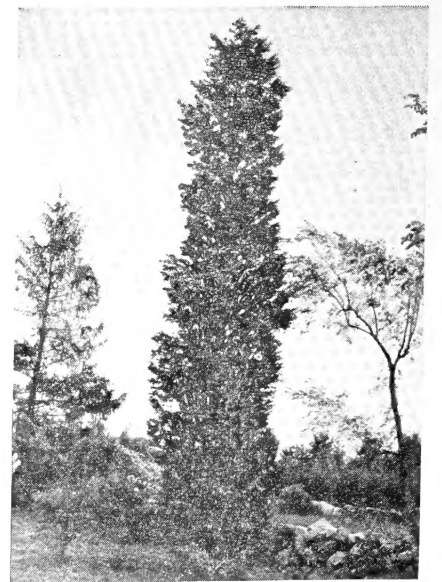

16-18 ft.	80.00	Each
20-24 ft.	125.00	Each

KOYAMA SPRUCE, *Picea koyamai*

Recent introduction. Dark green foliage, sturdy habit.

16-18 ft.	80.00	Each
18-20 ft.	105.00	Each
20-24 ft.	135.00	Each

SERBIAN SPRUCE, *Picea omorika*

This magnificent hardy pyramidal species is perhaps the most beautiful of the spruces. Dark green foliage, with high lights of blue.

12-14 ft.	50.00	Each
----------------	-------	------

COLORADO SPRUCE, *Picea pungens*

Dark green foliage.

14-16 ft.	60.00	Each
16-18 ft.	80.00	Each

BLUE COLORADO SPRUCE, *Picea pungens* Hv

Popular blue-foliaged variety.

8-10 ft.	22.00	Each
10-12 ft.	35.00	Each
12-14 ft.	50.00	Each
14-16 ft.	75.00	Each