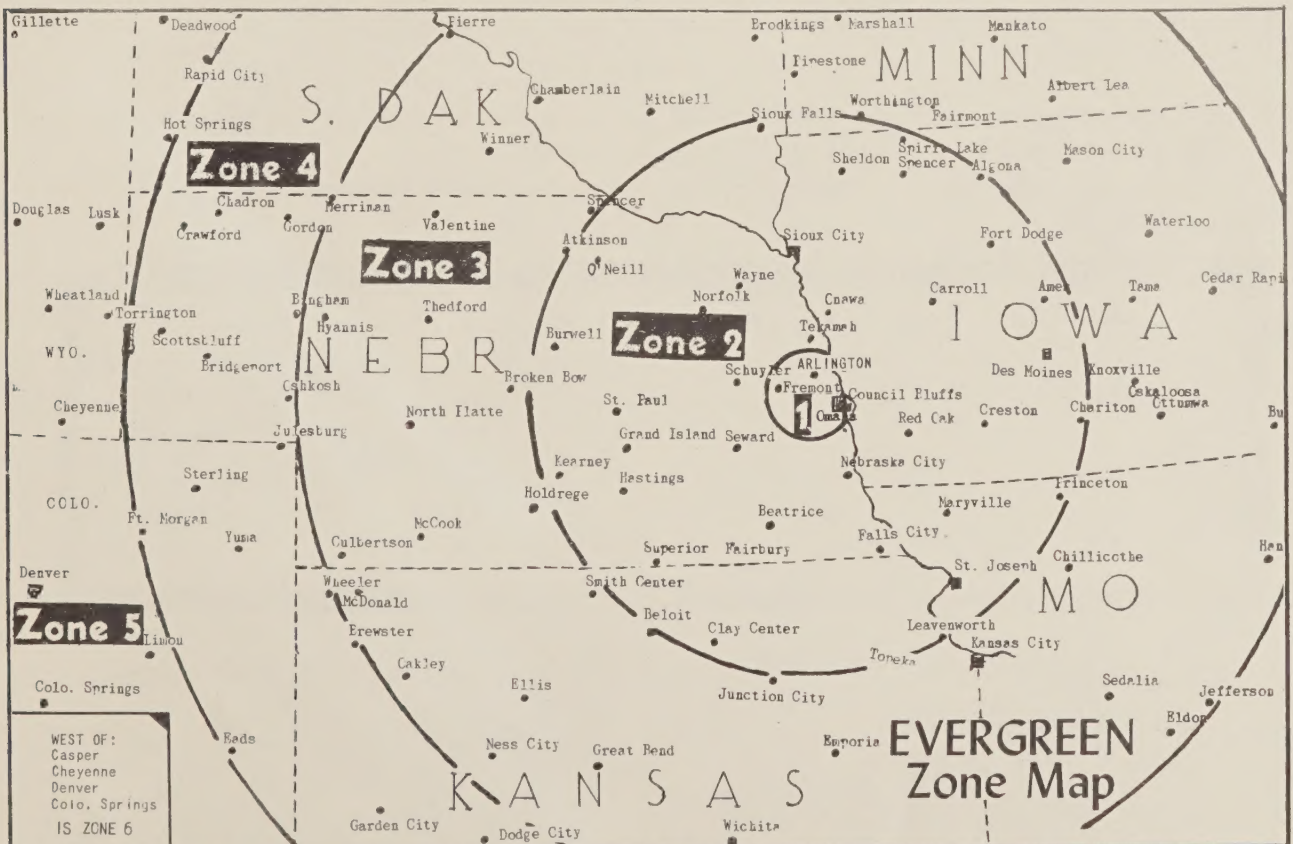

Money Saving Family Orchard

DEMONSTRATION ORCHARD SPECIAL

			Value	Save	Price
12	TREES	STANDARD GRADE	\$17.50	\$6.00	\$11.50
12	TREES	SELECT GRADE	26.50	8.00	18.50
12	TREES	JUMBO SIZE	33.00	10.00	23.00

MONEY SAVING - SMALL FAMILY ORCHARD - (See catalog page 27) - TRIAL ORCHARD