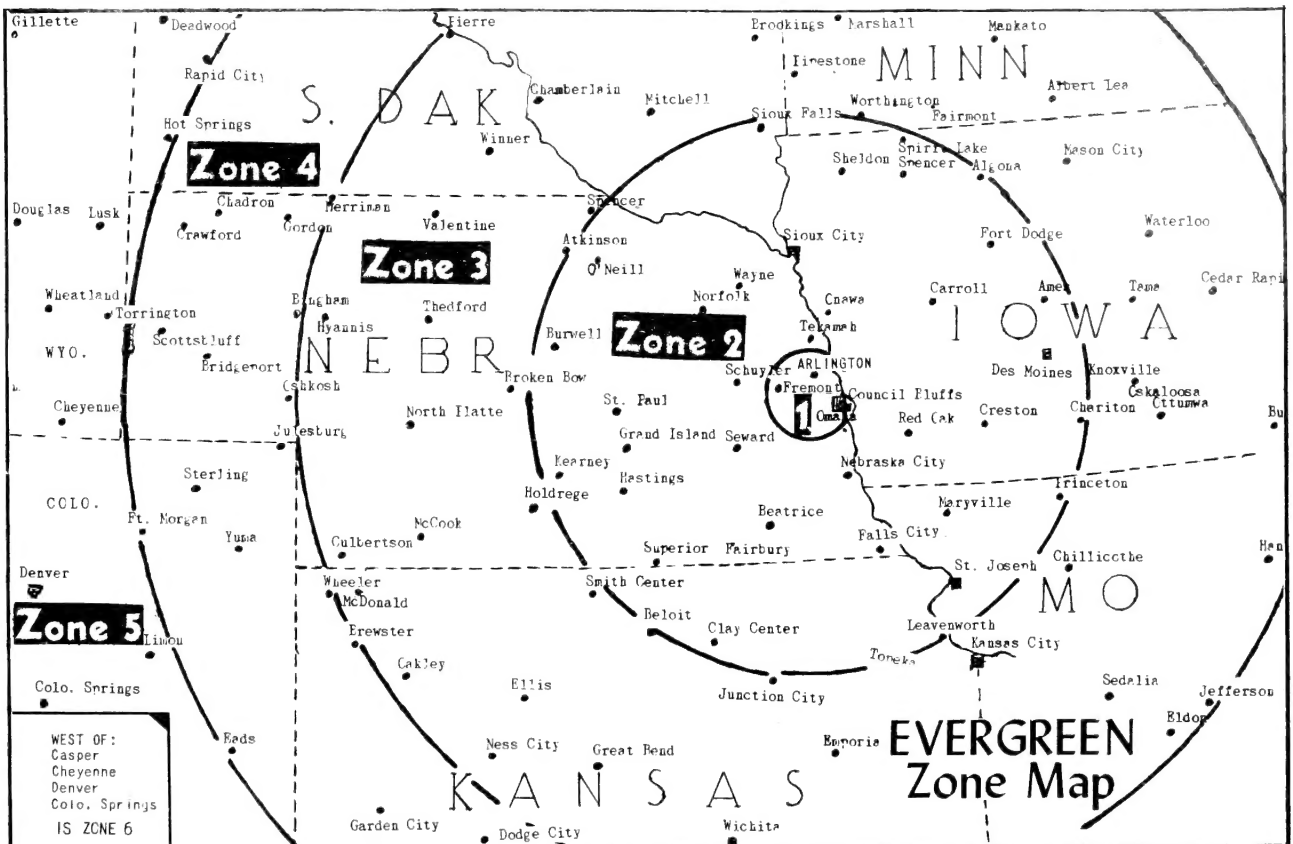

PFITZER STAKED - For high foundations. Leader staked 18 to 24 inches high. (Write for prices).

JUNIPER, VON EHROH GLOBE

15-18" $10.00	$10.50	$11.25	$12.50	$13.50	$15.00	

SPRUCE

	Zone 1	Zone 2	Zone 3	Zone 4	Zone 5	Zone 6
COLORADO - Green to medium blue						
2 ft. $12.00	$12.75	$13.50	$14.00	$15.00	$16.00	
3 ft. 14.00	14.75	15.50	16.00	17.00	19.00	
3½ ft. 16.25	17.00	18.00	18.50	20.00	22.00	
4 ft. 18.50	19.50	20.50	21.25	23.00	25.50	
4½ ft. 21.00	22.00	23.00	23.75	25.50	28.00	

BLACK HILLS SPRUCE

1½ ft. $ 6.75	$ 7.00	$ 7.25	$ 7.50	$ 8.00	$ 8.50	
2 ft. 8.25	8.50	9.00	9.25	10.00	11.00	
2½ ft. 9.75	10.50	10.75	11.00	12.00	13.50	
3 ft. 12.00	12.50	13.25	13.75	15.00	16.75	

FIR, CONCOLOR

2½ ft. $14.00	$14.50	$15.00	$15.75	$16.75	$17.75	
3 ft. 18.00	18.75	19.50	20.25	21.50	23.50	
3½ ft. 22.00	22.75	23.50	24.25	25.50	27.50	

PINE, MUGHO

1½ ft. $ 9.00	$ 9.25	$ 9.50	$10.00	$10.75	$11.75	

GLADIOLA -- Page 21

	Per 12	Per 25	Per 50	Per 100
GROUP ONE	$1.30	$2.50	$4.75	$9.50
Flaming Sword				
King Arthur				
Maid of Orleans				
Picardy				
Primrose Princess				
Wasaga				
MIXTURE OF ABOVE VARIETIES, NOT LABELED				
	Per 25	Per 50	Per 100	
	$2.25	$4.25	$8.00	
	Per 12	Per 25	Per 50	Per 100
GROUP TWO	$2.00	$3.75	$7.00	$14.00
Algonquin				
Ballad				
Corona				
Elizabeth the Queen				
Lavender & Gold				

ROSES- Pages 14, 15, 16, & S-2

Marshall roses are low budded. They seldom freeze out and never "go wild".

	Each	Dozen
2 Year, Field-Grown	$1.50	$17.00

Description under "SHRUB ROSES" (page 16) should apply to "BUSH ROSES".