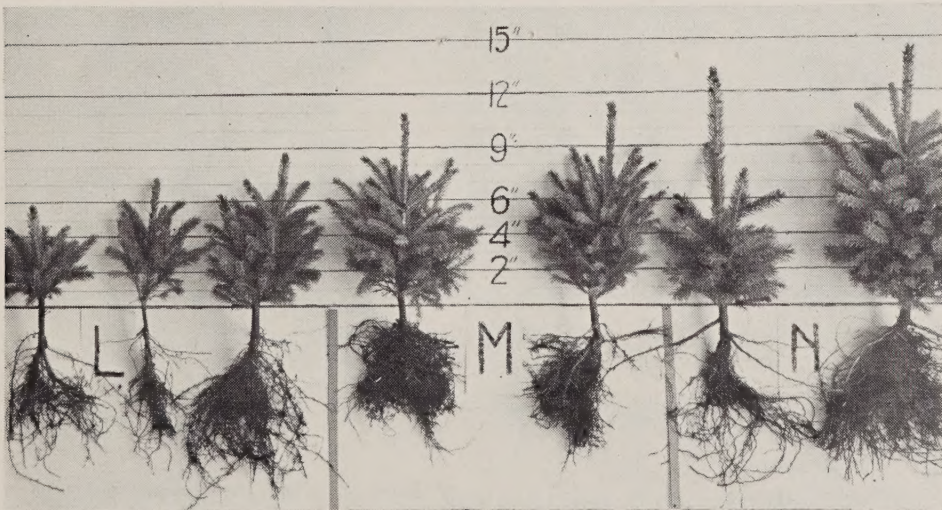

Black Hills Spruce 2-2-2

L—6 to 9 in.   M—9 to 12 in.   N—12 to 15 in.