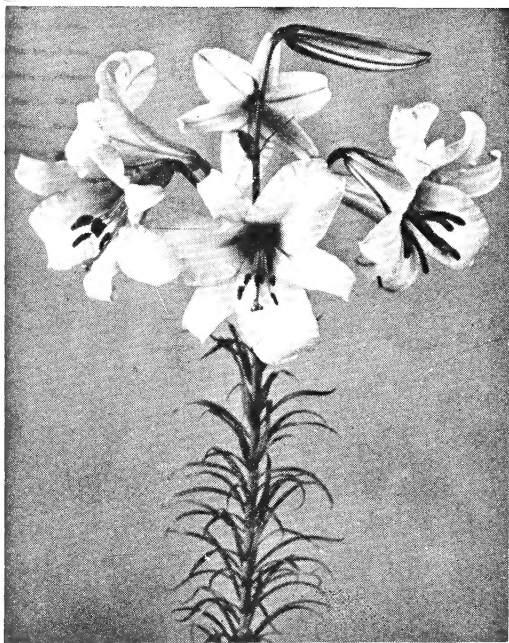

REGAL LILY

KING ALFRED → DAFFODILS

(Blooming size)

Add grace to your garden with this lovely flower, most popular of daffodils. Rich chrome yellow, beautifully fluted. A must in every spring flower bed.

3 for 45c; 8 for $1.00; 100 for $10.50.

← REGAL LILIES

(5-6 inch)

The regal lily is significant for its easy culture and the heavy fragrance of the tall stately flowers. Blooms are white with lilac pink on the outside. Hardy bulbs of superior quality. Shipped with long healthy roots.

3 for 60c; 6 for $1.00; 12 for $1.85; 100 for $14.50.