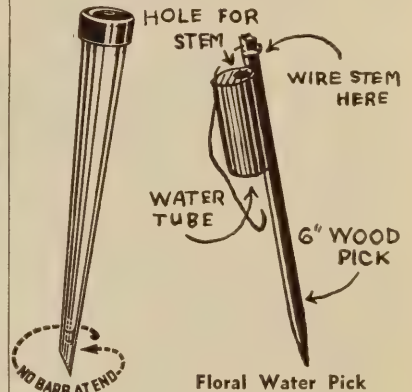

WATER PICKS

Aquapics

Green tinted plastic with rubber caps.
100 1000
Regular.....$2.25 $21.55
Master.....2.25 21.55
No. 400 with Barb.....2.25 21.55
Corsage (Box 110).....2.25 22.00

Floral Water Picks

100.....$2.85 1000.....$27.50

BULL DOG CLIPS

Lb. box 85c., 6 boxes, 75c. per box, 12 boxes at 70c. per box.