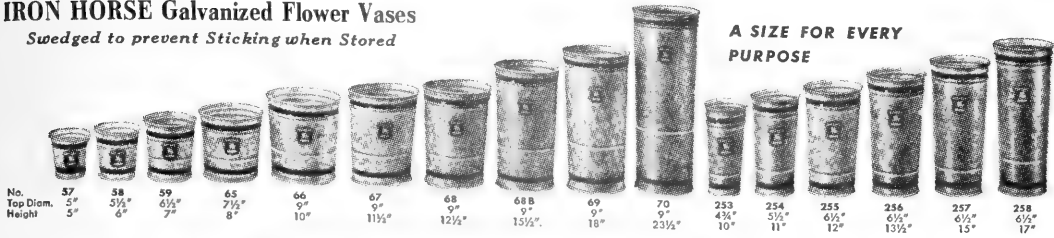

IRON HORSE Galvanized Flower Vases

Swaged to prevent Sticking when Stored

A SIZE FOR EVERY PURPOSE

GALVANIZED STEEL FLOWER VASES

Style No.	Size	Each	Doz.
58	5½x6 in.....	\$0.80	\$9.00
59	6½x7 in.....	.95	10.40
65	7½x8 in.....	1.25	13.50
66	9x10 in.....	1.50	16.90
68	9x12½ in.....	1.80	19.80
68B	9x15½ in.....	2.00	21.00
69	9x18 in.....	2.10	22.90
253	4¾x10 in.....	1.10	11.25
254	5½x11 in.....	1.20	12.80
255	6½x12 in.....	1.25	14.25
256	6½x13½ in.....	1.35	15.25
257	6½x15 in.....	1.50	16.50
258	6½x17 in.....	1.60	17.00