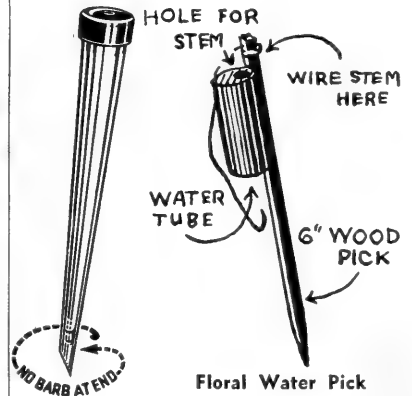

WATER PICKS

Floral Water Pick

Aquapics

Green tinted plastic with rubber caps.
100 1000
Regular.....$2.25 $21.55
Master..... 2.25 21.55
No. 400 with Barb..... 2.25 21.55
Corsage (Box 110)..... 2.25 22.00

Floral Water Picks

100.....$2.85 1000.....$27.50

BULL DOG CLIPS

Lb. box 85c., 6 boxes, 75c. per box, 12 boxes at 70c. per box.