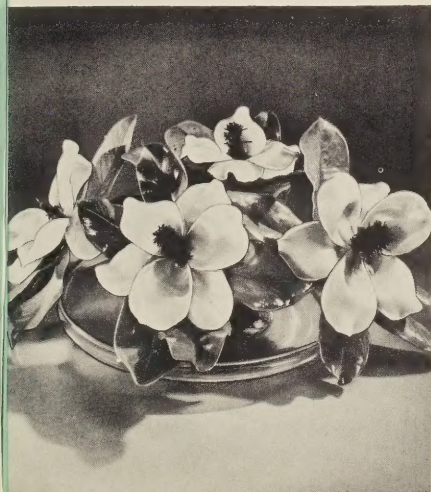

effect. White, pink, soft yellow, dark red. One cluster mounted on wire stem, ready to insert with your natural foliage. **\$2.25**. One cluster mounted on wax leaves, as illustrated. **\$4.25**

Sizes are given for all arrangements:
Please note before you order.

Create your own individual arrangements or choose a blossom or two for a favorite container from this wide variety of beautiful flower

masterpieces. Arrange them exactly as fresh flowers, use flower holders, moss or clay.

7 • *Magnolia Clusters*

Inspired touch for a dining room table, piano or console. Flat glass dish with 4 clusters of blossoms and dried and prepared natural magnolia leaves. White, pink or yellow blossoms. Complete as illustrated, \$17.50. Magnolia Cluster with foliage, each, \$3.50