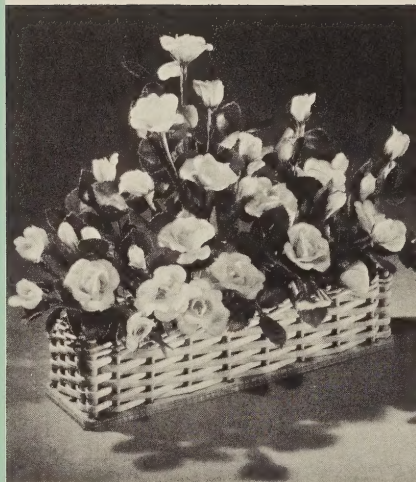

42 • *Basket of Happiness*

Put these Sweetheart Roses anywhere in a room and suddenly the sun shines.

They're so natural and glowing you can almost catch their perfume.

36 buds and flowers in your choice of white, yellow, pink, dark red.

Arrangement 7" high, in a charming wicker basket 9" long, 2" high. **$12.00**