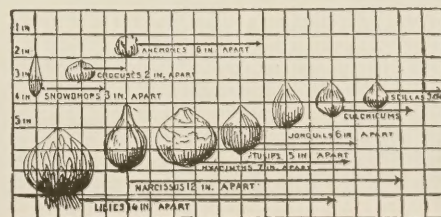

6	12	25	100
Alcyone—Clear pink.....	$1.40	$2.75	$5.00	$18.00
Bandoeng—Mahogany, gold edge.....	.90	1.75	3.50	12.00
Elmus—Cherry red, white border.....	1.15	2.25	4.00	15.00
Fringed Beauty—Dwarf-growing, fringed orange blossom.....	1.15	2.25	4.00	15.00
Henrica—Lily-flowered, golden-yellow.....	1.15	2.25	4.00	15.00
Orchid—Beautiful orchid-pink.....	1.50	3.00	6.00	20.00
Paul Boudry—Pink.....	.90	1.75	3.50	12.00
Philemon—Lily-flowered, canary-yellow.....	1.40	2.75	5.00	18.00
Stability—Sturdy, bright red.....	1.50	3.00	6.00	20.00

COLLECTION OF NEW TULIPS

25 bulbs—5 each of Alcyone, Elmus, Fringed Beauty, Henrica and Stability
ONLY $4.15

The above collections plus the New Tulip Collection
95 Bulbs in total—Only $12.50

SPECIAL GROUP OF THE FOLLOWING

THREE TULIP COLLECTIONS:
(Parrot, Double Early, and Peony-Flowered Tulips)
70 Bulbs—Only $8.50

PEONY FLOWERED TULIPS

(Double Cottage)

You will be thrilled with the size and beauty of these Peony-like Tulips. Bloom in May.
EROS—Clear old rose.
MOUNT TACOMA—Magnificent giant double white.
ROYAL YELLOW—Lovely clear yellow.

SYMPHONIA—American-Beauty red; sweet scented.
Doz. $1.75; 25 for $3.50
$12.50 per 100.

COLLECTION OF PEONY FLOWERED TULIPS
20 bulbs, 5 of each variety
only $2.80

Bulb Information

Depth at which bulbs should be planted outdoors