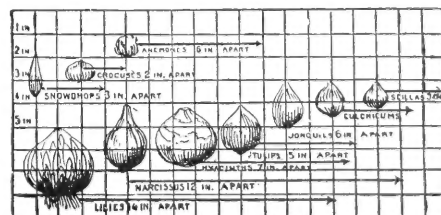

NEW TULIPS

Want some really new tulip colors and shades? Of the following varieties, we have seen only Elmus and Bandoeng listed elsewhere in American catalogs. These are really new tulips for your garden, tried and proven by our Holland growers.

	6	12	25	100
Alcyone—Clear pink.....	$1.40	$2.75	$5.00	$18.00
Bandoeng—Mahogany, gold edge.....	.90	1.75	3.50	12.00
Elmus—Cherry red, white border.....	1.15	2.25	4.00	15.00
Fringed Beauty—Dwarf-growing, fringed orange blossom.....	1.15	2.25	4.00	15.00
Henrica—Lily-flowered, golden-yellow.....	1.15	2.25	4.00	15.00
Orchid—Beautiful orchid-pink.....	1.50	3.00	6.00	20.00
Paul Boudry—Pink.....	.90	1.75	3.50	12.00
Phileon—Lily-flowered, canary-yellow.....	1.40	2.75	5.00	18.00
Stability—Sturdy, bright red.....	1.50	3.00	6.00	20.00

COLLECTION OF NEW TULIPS

25 bulbs—5 each of Alcyone, Elmus, Fringed Beauty, Henrica and Stability
ONLY $4.15

The above collections plus the New Tulip Collection
95 Bulbs in total—Only $12.50

SPECIAL GROUP OF THE FOLLOWING

THREE TULIP COLLECTIONS:
(Parrot, Double Early, and Peony-Flowered Tulips)
70 Bulbs—Only $8.50

PEONY FLOWERED TULIPS

(Double Cottage)

You will be thrilled with the size and beauty of these Peony-like Tulips. Bloom in May.

SYMPHONIA—American-Beauty red; sweet scented.
Doz. $1.75; 25 for $3.50
$12.50 per 100.

COLLECTION OF PEONY FLOWERED TULIPS
20 bulbs, 5 of each variety
only $2.80

Bulb Information

Depth at which bulbs should be planted outdoors