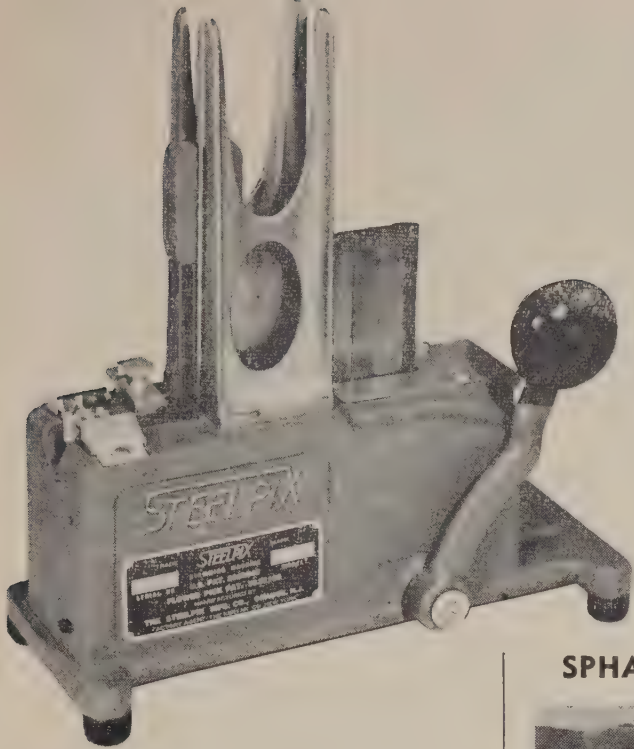

STEELPIX MACHINES

A great time saver

Each $50.00

STEEL PICKS

For use with above machine.

2 1/8 in.—Case of 12,000. $18.60

3 in.—Case of 10,000. 18.60

4 1/2 in.—Case of 6,000. 12.95

SPHAGNUM MOSS—Dry