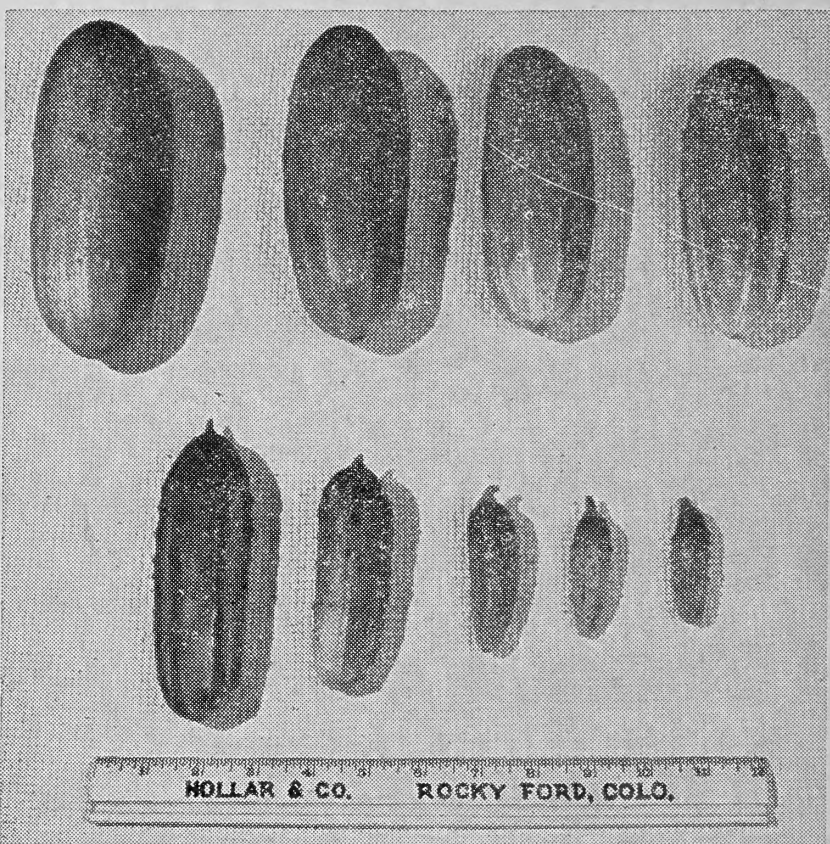

Muskmelon and Cantaloupe

POUNDS	PER LB.
..... Banana	\$
..... Benders Surprise, Early	
..... Delicious Gold Lined (GM)	
..... Delicious, Harris	
..... Delicious No. 51	
..... Eden Gem	
..... Early Bender	
..... Edwards Perfecto Improved	
..... Emerald Gem	
..... Far North	
..... Giant Perfection	
..... Golden Champlain	
..... Gold Lined	
..... Hackensack, Large Early	
..... Hale's Best Improved Jumbo	
..... Hale's Best No. 36	
..... Hale's Best No. 936	
..... Hearts of Gold	
..... Hollybrook Luscious	
..... Honeydew Green Flesh	
..... Honey Rock	
..... Iroquois	
..... Imperial No. 6	
..... Imperial No. 45 Mildew Resistant	
..... Knights Early	
..... Long John or Herrick	
..... Mildew Resistant No. 45	
..... Milwaukee Market	
..... Netted Gem (Original)	
..... New Yorker	
..... Osage	
..... Perfecto Perfected	
..... Pride of Wisconsin	
..... Pollock's No. 10-25	
..... Queen of Colorado	
..... Ridson	
..... Rio Gold (D. & P. Mildew Resistant)	
..... Rocky Ford Genuine	
..... Rocky Ford Jr.	
..... Rocky Ford Earliest	
..... Rocky Ford Gold Lined	
..... Schoon's Hardshell	
..... Superfecto, Perfected Perfecto	
..... Salmon Pink No. 101	
..... Tip Top	

CANTALOUPE

CUCUMBER

SQUASH & PUMPKIN

NOTE: We normally start shipping Cantaloupe seed in October.

GM-Greenmeat.

OHIO M. R. 17. A black spined pickle, resistant to Mosaic. Fruit similar to National Pickle in size and shape. Vines stronger and more vigorous compared to those of National. Very productive. Ask for free trial sample and compare it in your trials.