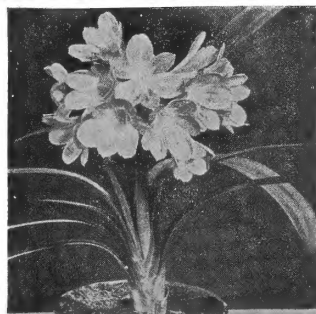

The cut-through Amaryllis bulb shows a fully formed flower bud inside the bulb on October 16. Due to the special treatment of the bulbs in Holland, the advanced flower bud will burst into bloom around the holidays.

COLLECTION X
3 Prepared Amaryllis in 3 colors **$9.75**