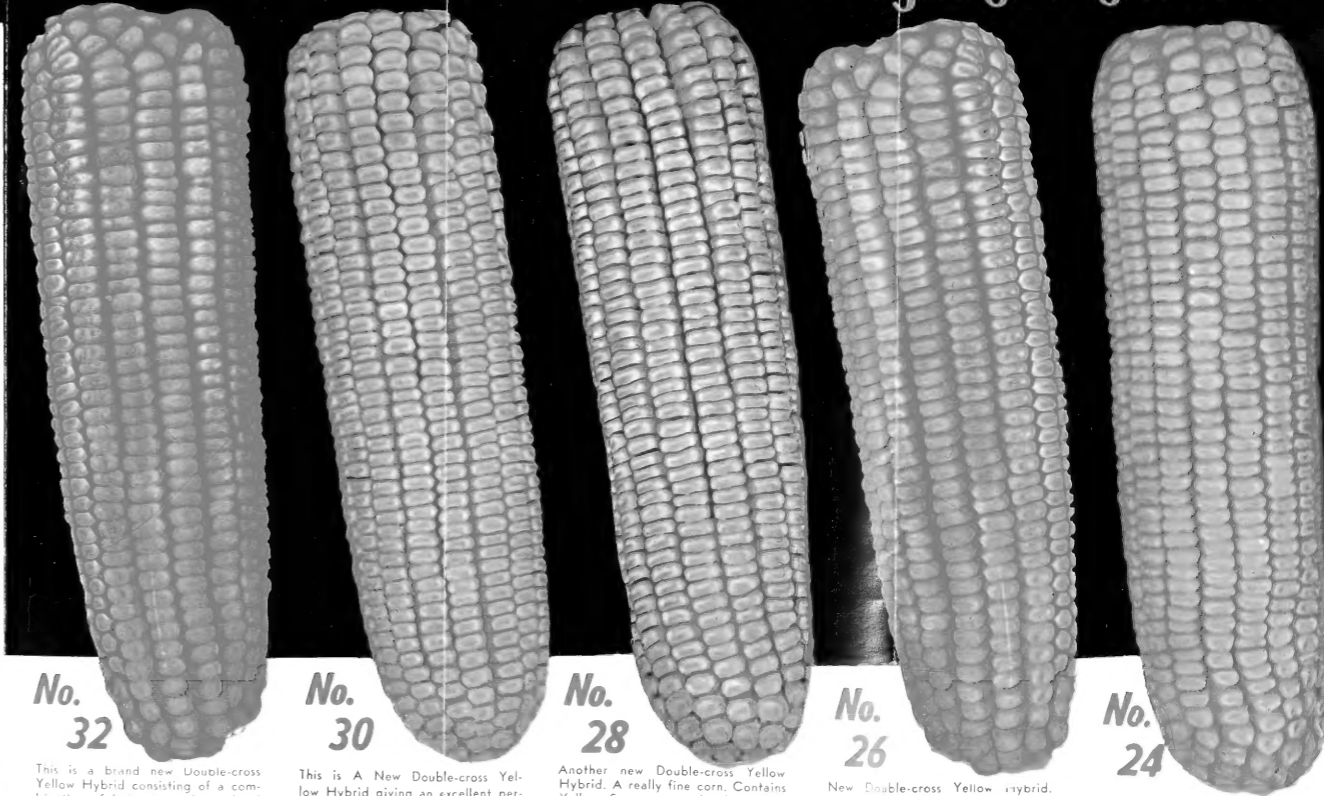

No. 32 No. 30 No. 28 No. 26 No. 24

This is a New Double-cross Yellow Hybrid giving an excellent performance in the field. It has a grand pedigree of four great inbred strains—173D x 203 by 325 x 303. Widely adapted to all types of corn growing soils and gives increased yields ranging up to 35% and often more over ordinary corns. Has nice, large ears with deep golden grain. This corn has good root system, stout stalk that stands up well, and is highly resistant to root lodging. Early maturing. Be sure to plant some of this number the coming season.

Another new Double-cross Yellow Hybrid. A really fine corn. Contains Yellow Surcropper inbreds making it similar to Texas No. 8. Has wide range of adaptability and will give heavy yields in all corn-growing areas of the state. Produce large ears and large grain of good yellow color. Matures Early. Has fine shuck protection and is therefore more resistant to earworms and weevils. Drought resistant heavy stalk and fine root system. Increases yields 20% to 35% over ordinary corns. Get some of this good new Hybrid!

New Double-cross Yellow Hybrid. An outstanding corn. All four inbred strains developed from native Texas varieties. A very good yielder—matures 20% to 35% more—matures early, being one of the earliest of the Texas Hybrids. Nice size ears with yellow dent type large grains of yellow color. Similar to No. 18. Good shuck cover—more insect resistant. Strong sturdy stalk and excellent root system. Drought resistant. Adapted to all corn-growing regions of the state. Try this number—you'll like it!

A Double-cross Yellow Hybrid. Nice ears with good shuck protection making it insect resistant. Makes 20% to 35% more than ordinary corns. Good size grains that are medium hard and of good color. Stout, vigorous stalk with strong root system—resistant to lodging—matures early. Well adapted to southern corn-growing areas. High-yielding—DROUGHT RESISTANT. An excellent corn that gives good results on all types of corn-growing soils. Growers like it—plant some.

PLANT BAGLEY HYBRIDS