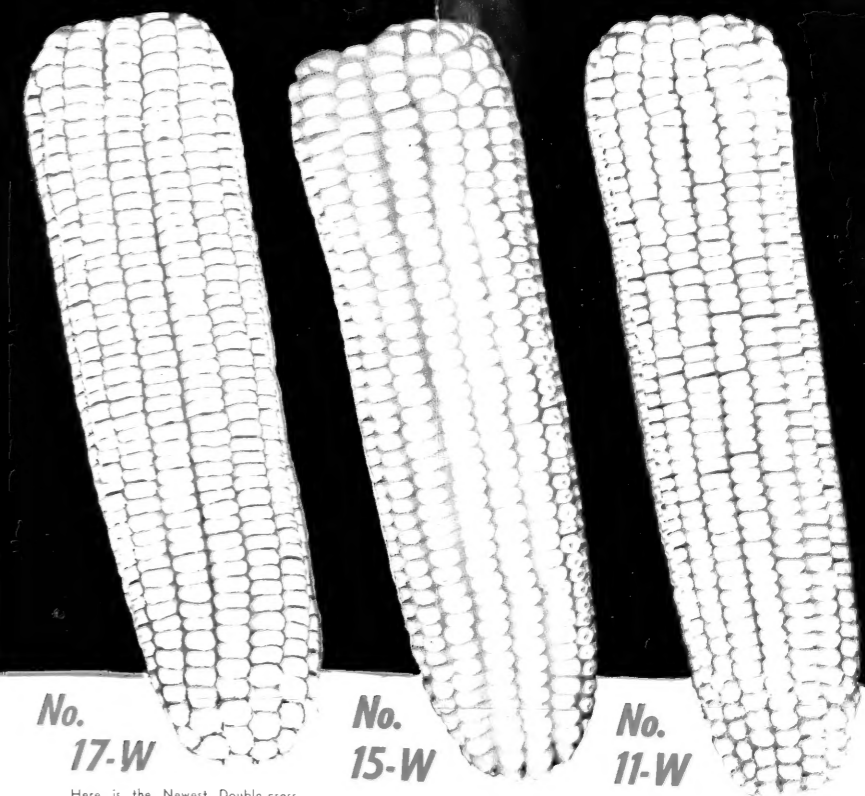

No. 17-W No. 15-W No. 11-W

Here is the Newest Double-cross White Hybrid composed of four fine inbred strains [61M x 585] [K55 x K64]. A quick maturing exceptionally drought resistant corn especially adapted to the drier areas of the State but does well on all corn growing soils. Good root system, stands well and has stout, sturdy stalk. Nice size ear with large flat grains well set on cob. Makes heavy yields up to 35% more than ordinary corns under normal conditions. Be sure and get some of this brand new White for your next planting.

The New Double-cross Texas White Hybrid—combination of four outstanding inbreds. It is more resistant to root lodging and has less stalk breakage. Makes heavy yields (up to 35% more) with large percent of 2 ears per stalk. Matures early. Medium ear with medium soft grain. Widely adapted. Drought resistant. Try this new white—it's a good corn!

A fine Double-cross White Hybrid, giving excellent results. Makes 20% to 35% more than ordinary varieties. Heavy producer—early maturing. Medium ear with fine shuck cover—insect resistant. Soft, white grains well set on cob. Grows fast—good root system and sturdy vigorous stalk. Widely adapted to all corn-growing soils. Drought resistant. If you plant white corn you will be pleased with this number.

Over 75,000 heads are bagged yearly on the Bagley Breeding Farms and no time or expense is spared in producing for you the very best quality seed.

Our stock of
seed is limited.

ORDER EARLY!

It Pays To Plant Seed Of Recognized Quality

W. W. BAGLEY & SONS

State Registered Plant Breeders

MARTINDALE, TEXAS