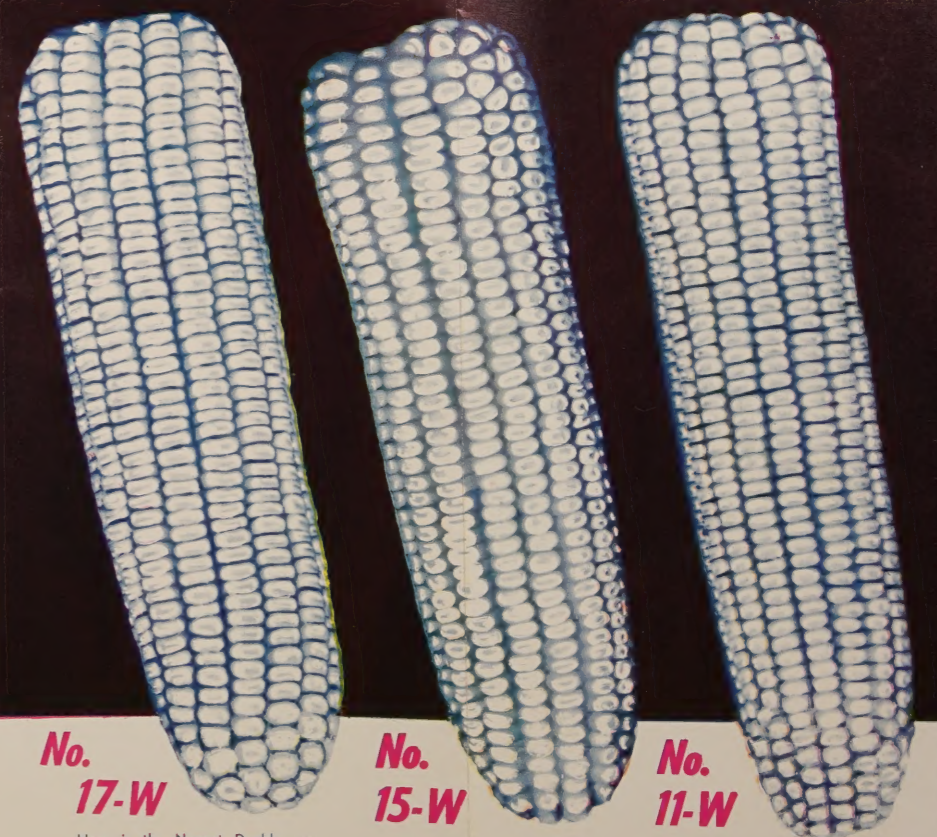

**No.
17-W**

**No.
15-W**

**No.
11-W**

Here is the Newest Double-cross White Hybrid composed of four fine inbred strains (61M x 585) (K55 x K64). A quick maturing exceptionally drought resistant corn especially adapted to the drier areas of the State but does well on all corn growing soils. Good root system, stands well and has stout, sturdy stalk. Nice size ear with large flat grains well set on cob. Makes heavy yields up to 35% more than ordinary corns under normal conditions. Be sure and get some of this brand new White for your next planting.

The New Double-cross Texas White Hybrid—combination of four outstanding inbreds. It is more resistant to root lodging and has less stalk breakage. Makes heavy yields (up to 35% more) with large percent of 2 ears per stalk. Matures early. Medium ear with medium soft grain. Widely adapted. Drought resistant. Try this new white—it's a good corn!

W. W. BAGLEY & SONS

State Registered Plant Breeders

MARTINDALE, TEXAS