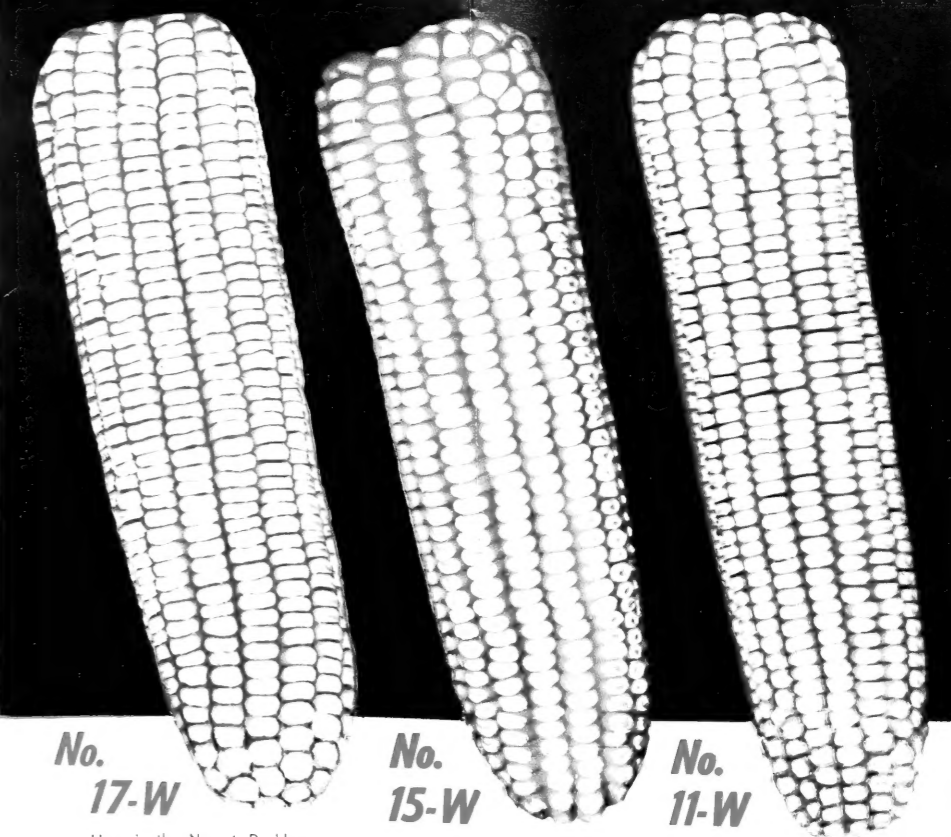

PLANT BAGLEY HYBRIDS

No. 17-W

No. 15-W

No. 11-W

Here is the Newest Double-cross White Hybrid composed of four fine inbred strains (61M x 585) (K55 x K64). A quick maturing exceptionally drought resistant corn especially adapted to the drier areas of the State but does well on all corn growing soils. Good root system, stands well and has stout, sturdy stalk. Nice size ear with large flat grains well set on cob. Makes heavy yields up to 35% more than ordinary corns under normal conditions. Be sure and get some of this brand new White for your next planting.

The New Double-cross Texas White Hybrid—combination of four outstanding inbreds. It is more resistant to root lodging and has less stalk breakage. Makes heavy yields (up to 35% more) with large percent of 2 ears per stalk. Matures early. Medium ear with medium soft grain. Widely adapted. Drought resistant. Try this new white—it's a good corn!

A fine Double-cross White Hybrid, giving excellent results. Makes 20% to 35% more than ordinary varieties. Heavy producer—early maturing. Medium ear with fine shuck cover—insect resistant. Soft, white grains well set on cob. Grows fast—good root system and sturdy vigorous stalk. Widely adapted to all corn-growing soils. Drought resistant. If you plant white corn you will be pleased with this number.

MARTINDALE, TEXAS