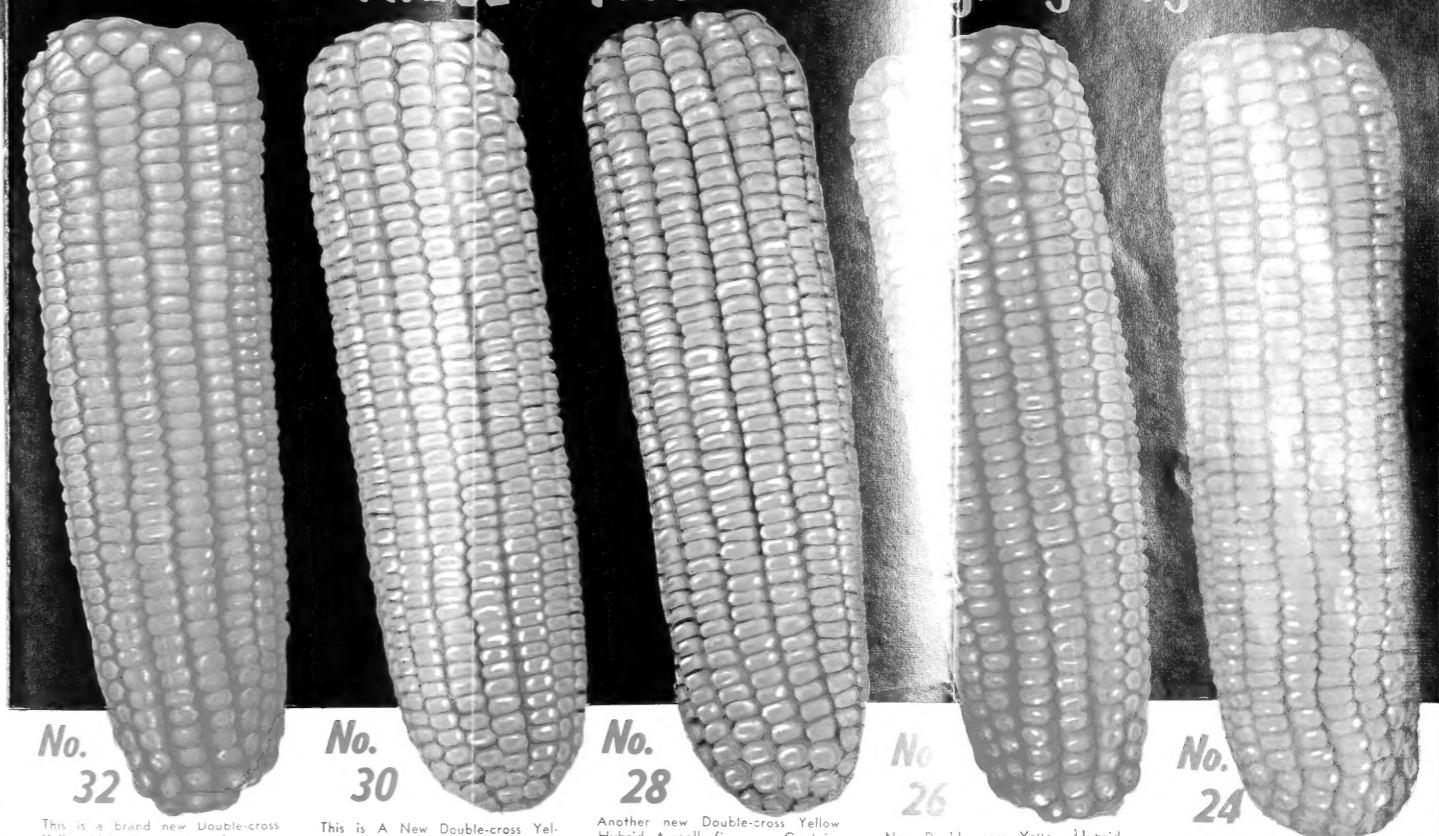

No. 32
This is a brand new Double-cross Yellow Hybrid consisting of a combination of four outstanding inbred lines—(MS303x203) (127C x B18T). Well adapted to the various types of corn growing lands and under average normal conditions increased yields up to 35% or more over ordinary corns can often be obtained—Produces nice ears of deep golden grain, fine shuck cover and sturdy stalk with excellent root system—Matures early and is drought resistant—Plant some of this along with your other favorite numbers.

No. 30
This is A New Double-cross Yellow Hybrid giving an excellent performance in the field. It has a grand pedigree of four great inbred strains—(73D x 203 by 325 x 303). Widely adapted to all types of corn growing soils and gives increased yields ranging up to 35%, and often more over ordinary corns. Has nice, large ears with deep golden grain. This corn has good root system, stout stalk that stands up well, and is highly resistant to root lodging. Early maturing. Be sure to plant some of this number the coming season.

No. 28
Another new Double-cross Yellow Hybrid. A really fine corn. Contains Yellow Surcropper inbreds making it similar to Texas No. 8. Has wide range of adaptability and will give heavy yields in all corn-growing areas of the state. Produce large ears and large grain of good yellow color. Matures Early. Has fine shuck protection and is therefore more resistant to earworms and weevils. Drought resistant heavy stalk and fine root system. Increases yields 20% to 35% over ordinary corns. Get some of this good new Hybrid!

No. 26
New Double-cross Yellow Hybrid. An outstanding corn. All four inbred strains developed from native Texas varieties. A very good yielder—makes 20% to 35% more—matures early, being one of the earliest of the Texas Hybrids. Nice size ears, with yellow dent type large grains of yellow color. Similar to No. 18. Good shuck cover—more insect resistant. Strong sturdy stalk and excellent root system. Drought resistant. Adapted to all corn-growing regions of the state. Try this number—you'll like it!

No. 24
A Double-cross Yellow Hybrid. Nice ears with good shuck protection making it insect resistant. Makes 20% to 35% more than ordinary corns. Good size grains that are medium hard and of good color. Stout, vigorous stalk with strong root system—resistant to lodging—matures early. Well adapted to southern corn-growing areas. High yielding—DROUGHT RESISTANT. An excellent corn that gives good results on all types of corn-growing soils. Growers like it—plant some.

BRED TO MAKE YOU MORE MAIZE DOLLARS