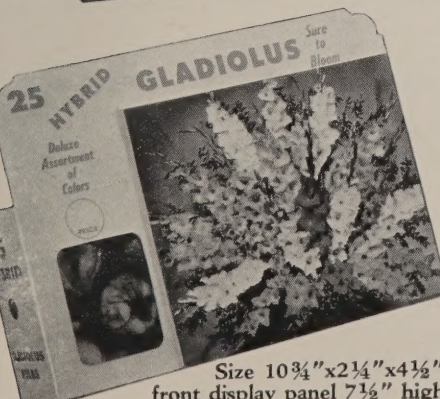

Suggested retail price: \$1.00 per bag; 3 for \$2.50

DELUXE GLADIOLUS BOX

Here is a box which we believe is the ideal package for those who desire to offer the finest color collection in Gladiolus.

A most colorful package offered for counter trade, containing a deluxe assortment of large flowering Gladiolus. The bulbs are visible through a window, for customer's inspection.

Suggested retail price, \$1.49.

Size 10¾"x2¼"x4½", front display panel 7½" high.

Large Flowering DAHLIAS

6 of a kind at dozen rate; 25 of a kind at 100 rate

Dec.—Decorative. C—Cactus. SC—Semi-Cactus. Ball—Ball or show type.