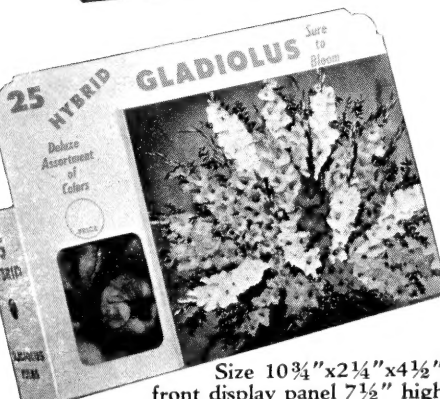

Suggested retail price:
\$1.00 per bag; 3 for \$2.50

DELUXE GLADIOLUS BOX

Here is a box which we believe is the ideal package for those who desire to offer the finest color collection in Gladiolus.

A most colorful package offered for counter trade, containing a deluxe assortment of large flowering Gladiolus. The bulbs are visible through a window, for customer's inspection.

Suggested retail price, \$1.49.

Size 10¾"x2¼"x4½", front display panel 7½" high.

Large Flowering DAHLIAS

6 of a kind at dozen rate; 25 of a kind at 100 rate

Dec.—Decorative. C—Cactus. SC—Semi-Cactus. Ball—Ball or show type.