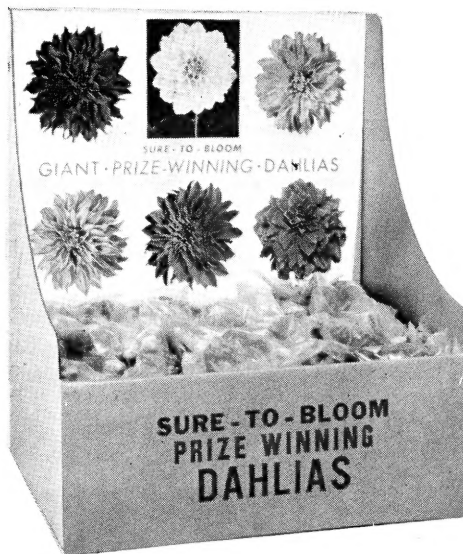

GIANT PRIZE-WINNING DAHLIA DISPLAY CASE

25 EACH OF SIX CHOICE VARIETIES

This attractive display case has 6 compartments. Each division contains 25 giant flowering Dahlia tubers, six different colors: red, white, pink, yellow, lavender and autumn shade, as shown on display panel. Each tuber individually packed in polyethylene bag for long-lasting vigor.

Size of case, 19"x15½".
Over-all height, 22".

This display case with 150 choice Dahlias for only $30.00.

Suggested retail price:
$0.39 each
6 for $2.00

FILL-INS any color 20c each (minimum 10 of a color)

PACKAGED POMPON and MINIATURE DAHLIAS

These have a particular appeal to the gardener for their neat habit of growth—abundance of flowers—ease of use in flower arrangements—brilliant colors and hues.

Your garden-minded customers can not resist its appeal.

Six different colored varieties are packed in this exquisite gift box. Each tuber separately enclosed in a polyethylene bag to assure the peak of freshness at planting time.