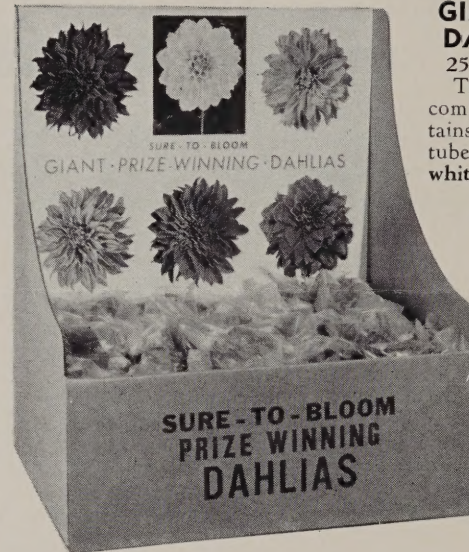

GIANT PRIZE-WINNING DAHLIA DISPLAY CASE

25 Each of Six Choice Varieties
This attractive display case has 6 compartments. Each division contains 25 giant flowering Dahlia tubers, six different colors: red, white, pink, yellow, lavender and autumn shade, as shown on display panel. Each tuber individually packed in polyethylene bag for long-lasting vigor, labeled with name and planting instructions.

Size of case, 19"x15½". Over-all height, 22".

This display case with 150 choice Dahlias for $30.00.

Suggested retail price: $0.39 each

6 for $2.00

FILL-INS any color 20c each (minimum 10 of a kind.)

PACKAGED POMPON and MINIATURE DAHLIAS

These have a particular appeal to the gardener for their neat habit of growth—abundance of flowers—ease of use in flower arrangements—brilliant colors and hues.

Your garden-minded customers can not resist its appeal.

Six different colored varieties are packed in this exquisite gift box. Each tuber is separately labeled to color and poly-bagged to assure the peak of freshness at planting time.