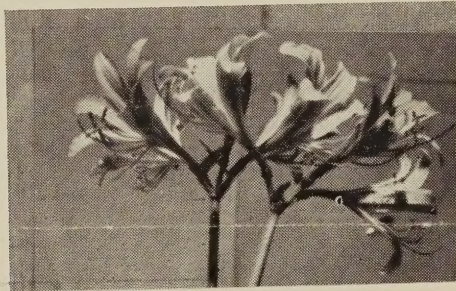

FOR THE FIRST TIME

**WE OFFER UNNAMED CLONES OF TOP GRADE
28CM SIZE BULBS OF WARMENHOVEN STRAIN**

in separate colors dark red, salmon or white priced at \$3.00 each or one of each color total of three bulbs \$8.00 six bulbs \$15.00.

Very choice stock economically priced — limited quantity — order early.

BOOKLET ON CULTURAL CARE OF IMPORTED AMARYLLIS

Our original paper bound copies of this helpful booklet available at 50c per copy.

At the time of this writing we are feasting our eyes on about 1000 stems (6000 blooms) of the exquisite pink LYCORIS SQUAMIGERA planted out on our Barnegat, N. J. place for display. What a sight to the eyes and one of GODS countless blessings to the soul.

AGAIN WE OFFER

LYCORIS MEMBERS OF THE AMARYLLIS FAMILY
FROM JAPAN

**LYCORIS MEMBERS of the AMARYLLIS FAMILY
FROM JAPAN**

LYCORIS squamigera, hardy Amaryllis halli often called the "MAGIC LILY of JAPAN" produce scented pale pink slightly tinged with lavender blooms on stems 24" tall in August.