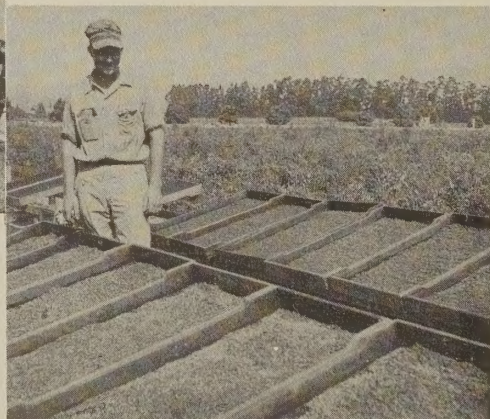

SUN DRIED.

TOMATOES OF HIGHEST
QUALITY
FOR SEED ONLY

Peto Seed Co.
PURE SEED

P.O. BOX 138
VENTURA, CALIFORNIA