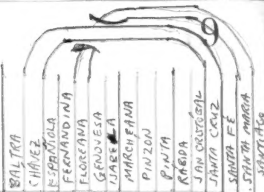

GRYLLIDAE

- *Cryptotilum erraticum* Scudder
- *Cryptotilum lepismoide* McNeill
- *Hygronemobius speculi* McNeill
- *Gryllus acuminis* Fabricius