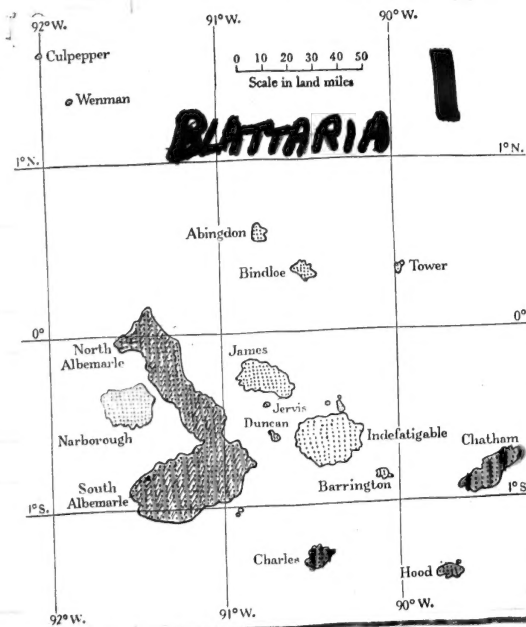

BLATTARIA

BLATTARIA BLATTIDAE

- *Anisopygia snodgrassii* McNeill
- *Blattella germanica* Linnaeus
- *Symphloe lita* Hebard
- *Leuroleates pallidus* Brunner
- *Periplaneta americana* Linnaeus
- *Periplaneta australasiae* Fabricius
- *Periplaneta brunnea* Burmeister
- *Pycnoscelus surinamensis* Linnaeus
- *Nauphoeta cinerea* Olivier