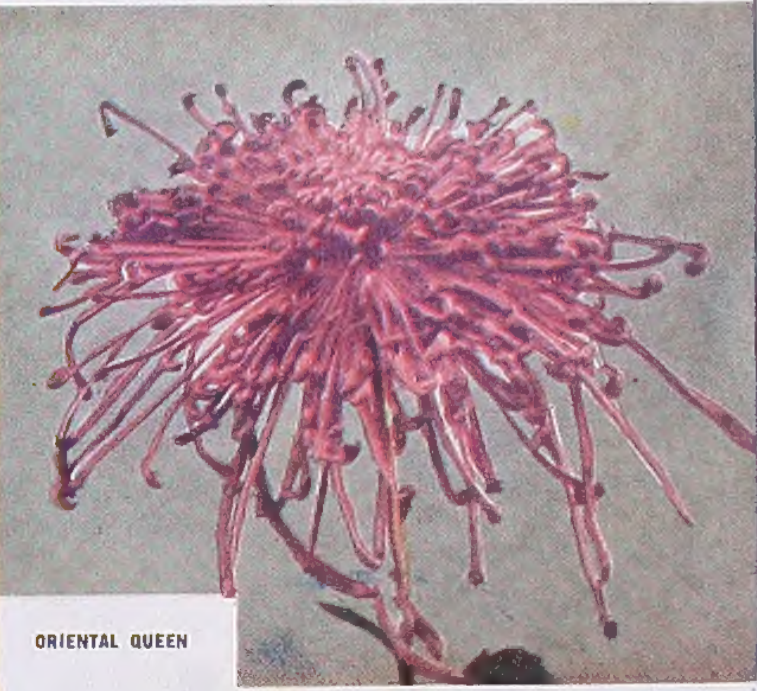

MAMORU NM7390 50c ea. 6 for $2.75

The Most Exotic Spider Mum
NIGHTINGALE

The most unique CHARTREUSE color ever seen in any flower. Bloom must be shaded from bright sunlight to prevent fading. Most thrilling spider form. October 25th.

NM7413
$1 each 3 for ONLY $2⁵⁰

WORLD'S FINEST SPIDER MUM COLLECTION
ALL SPIDER MUMS PICTURED ON THIS PAGE
Really a collector's dream of positively the finest Spider Types ever offered! Full range of colors to transform your garden into a mum paradise.
Collection includes BERTHA OLIVER, BESS WITT, MARIA, MELODY, PAUL MILLER, SARAH MORASCH, GEORGINA HEDINGER, SUNNYSLOPE SPLENDOR, MAMORU, PLUS NIGHTINGALE AND ORIENTAL QUEEN.
All 11 NM7M only $4⁹⁵
($6.50 value)

Exotic Spider Collection
1 each CANDY BRONZE, MORGAN'S WHITE, SUNNYSLOPE SPLENDOR, BESS WITT, MARIA, MISS GINA HARWOOD, YELLOW RAYONANTE, BERTHA OLIVER, SONDR A GAIL, AND YELLOW FRILL.
ALL 10 NM7J ONLY $3⁵⁰
($5.00 value)

Enchanting Spider Mum Collection
These thrilling varieties will create a spectacular garden effect.
Collection includes 1 each CHOPSTICK, DALWIN, EMERALD ISLE, LORRAINE, MARY VANCE, MAUVE, PEGGY ANN HOOVER, QUEEN OF HEARTS, SWING TIME, PLUS ORIENTAL QUEEN.
ALL 10 NM7L ONLY $4²⁵
($5.50 value)

ORIENTAL QUEEN
LIKE A SPECTACULAR BURST OF FIREWORKS
Graceful tubulated petals with deep orchid pink fishhook tips. The petals hang downward like brilliant fireworks in the sky. October 10th.
NM7414
$1.00 each 3 for ONLY $2⁵⁰

ORIENTAL QUEEN