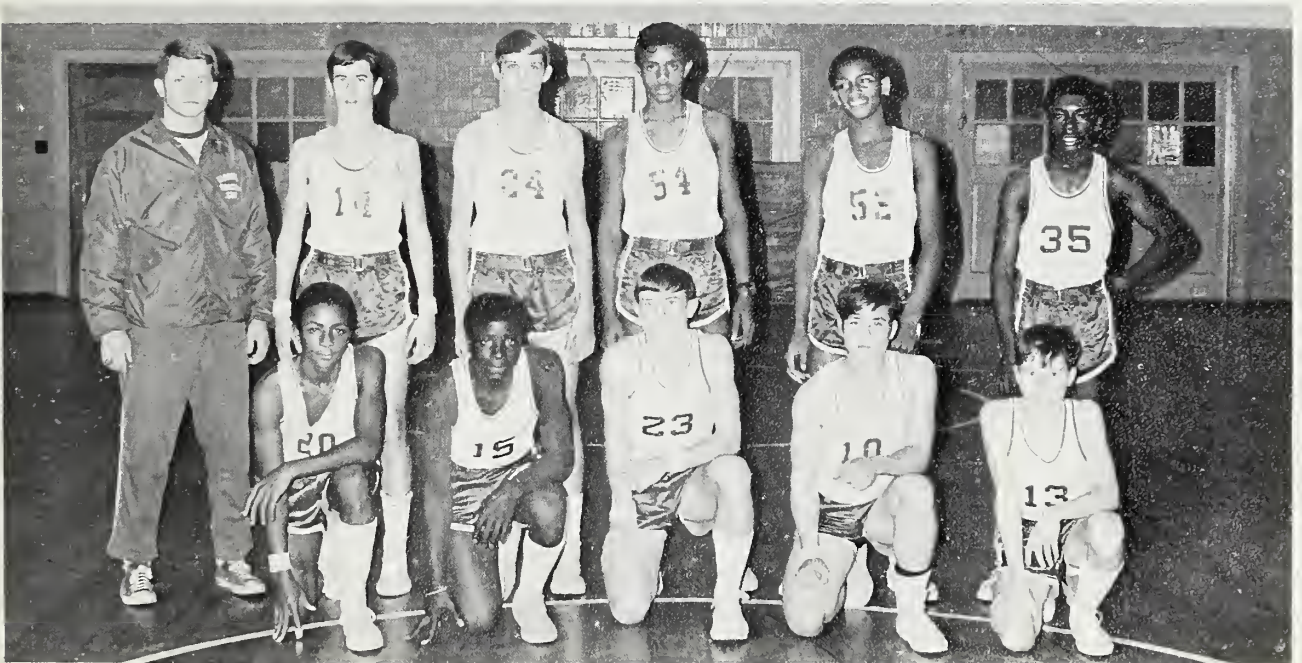

JV Boy's Basketball