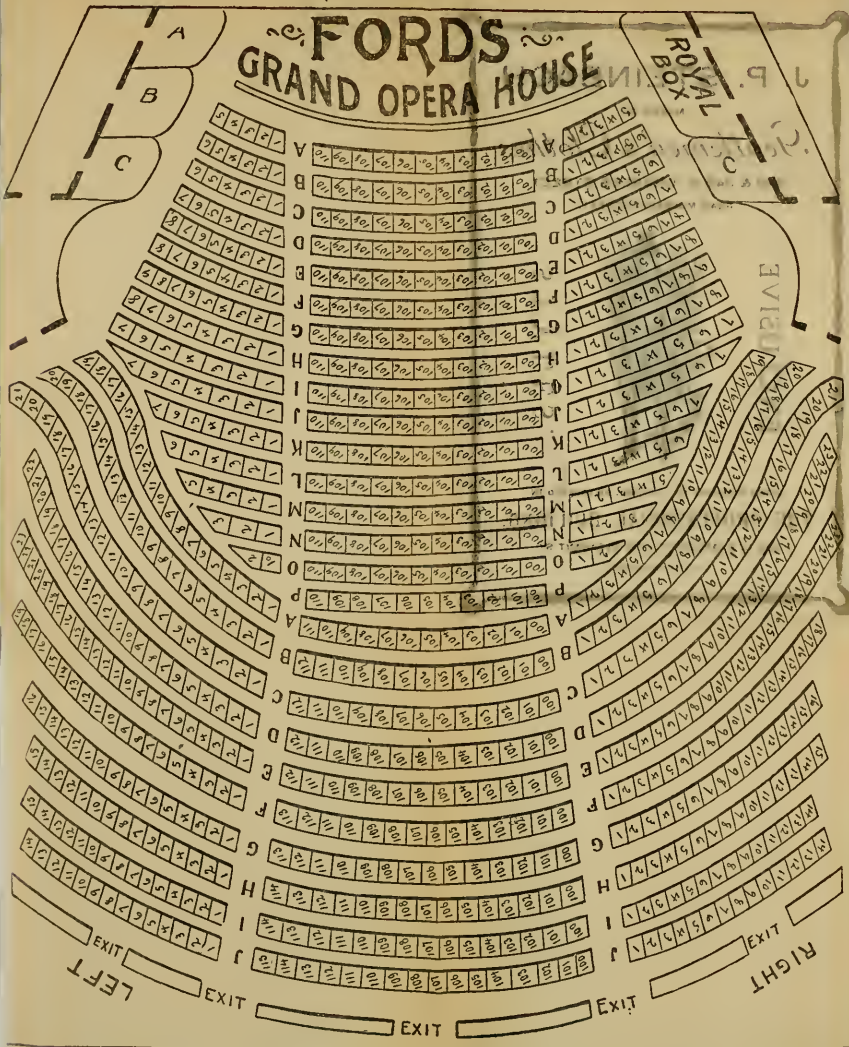

# FORDS GRAND OPERA HOUSE

ROYAL  
BOX

9

10

DRIVE

D  
B  
A

Opera House

Faint, mirrored text from the reverse side of the page is visible, including the words "Opera House" and "CITY LIBRARY BALTIMORE".