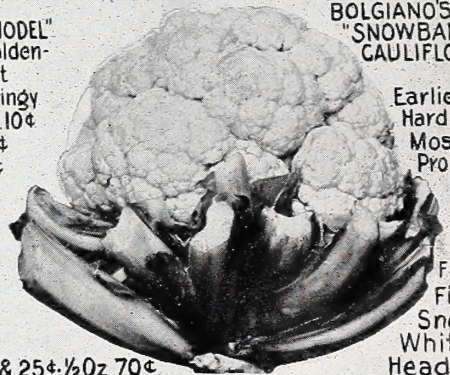

**BOLGIANO'S
"SNOWBALL"
CAULIFLOWER**

Earliest
Hardest
Most
Prolific

Pkt. 15¢ & 25¢ - ½ Oz 70¢
Oz $1.25 - 2 Oz $2.25 - ¼ Lb $4.15 - ½ Lb $8.00 - Lb $15.00

Fine
Firm
Snow-
White
Heads

**CURLED LEAVED SAVOY OR BLOOMS-
DALE SPINACH.** Large, Early, Curled
Tender, Finest Flavored, Best Selected
Pkt 5¢ - Oz 10¢
¼ Lb 15¢ - Lb 25¢