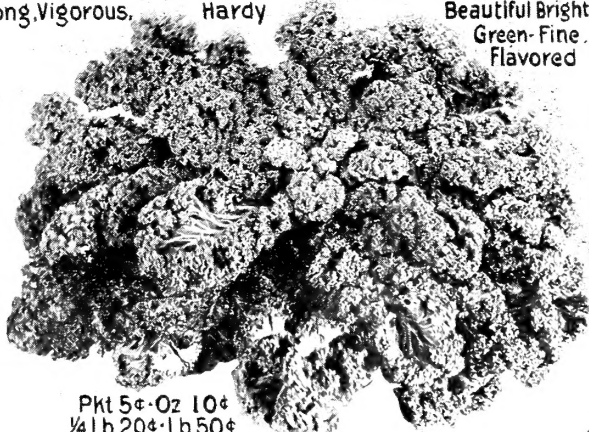

NEW IMPERIAL CURLED
Strong, Vigorous, Hardy

LONG STANDING KALE
Beautiful Bright
Green - Fine
Flavored

Pkt 5¢ - Oz 10¢
¼ Lb 20¢ - Lb 50¢

BALTIMORE

THE J. BOLGIANO SEED CO.

MARYLAND